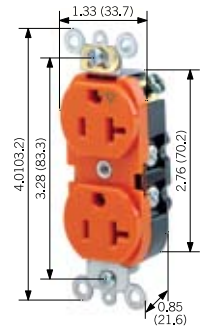

Description	Color	Cat. No.	Cat. No.	Cat. No.	Cat. No.
<b>NEMA</b>					
		5-15R	6-15R	5-20R	6-20R
<b>Rating</b>		<b>15A-125V</b>	<b>15A-250V</b>	<b>20A-125V</b>	<b>20A-250V</b>
Heavy-Duty Spec Grade Duplex	White	5262-SW	—	5362-SW	—
	Ivory	5262-SI	—	5362-SI	—
	Almond	5262-SA	—	5362-SA	—
	Light Almond	5262-ST	—	5362-ST	—
	Grey	5262-SGY	—	5362-SGY	—
	Black	5262-SE	—	5362-SE	—
	Brown	5262-S	—	5362-S	—
	Red	5262-SR	—	5362-SR	—
	Blue	5262-SBU	—	5362-SBU	—
Heavy-Duty Spec Grade, Duplex, with 6" wire leads	White	5262-LW	—	5362-LW	—
	Ivory	5262-LI	—	5362-LI	—
	Light Almond	—	—	5362-LT	—
	Grey	5262-LGY	—	5362-LGY	—
	Black	5262-LE	—	5362-LE	—
	Brown	5262-L	—	5362-L	—
	Red	5262-LR	—	5362-LR	—
Heavy-Duty Spec Grade Duplex, with 6" wire leads, no ground led and self grounding clip	White	5262-CW	—	5362-CW	—
	Ivory	5262-CI	—	5362-CI	—
	Grey	5262-CG	—	5362-CG	—

5362-IG

5242-W

**Back and Side Wired, Isolated Ground, Fed Spec**  

Description	Color	Cat. No.	Cat. No.	Cat. No.	Cat. No.
<b>NEMA</b>					
		5-15R	6-15R	5-20R	6-20R
<b>Rating</b>		<b>15A-125V</b>	<b>15A-250V</b>	<b>20A-125V</b>	<b>20A-250V</b>
Heavy-Duty Spec Grade, Duplex	White	5262-IGW	—	5362-IGW	—
	Ivory	5262-IGI	—	5362-IGI	—
	Light Almond	5262-IGT	—	5362-IGT	—
	Gray	5262-IGG	—	5362-IGG	—
	Brown	5262-IGB	—	5362-IGB	—
	Red	5262-IGR	—	5362-IGR	—
	Blue	—	—	5362-BIG	—
	Orange	5262-IG	5662-IG	5362-IG	5462-IG
Single	Orange	5261-IG	—	5361-IG	—