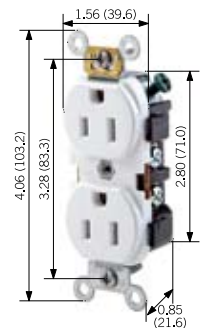

Description	Color	Cat. No.	Cat. No.	Cat. No.	Cat. No.
<b>NEMA</b>					
		5-15R	6-15R	5-20R	6-20R
<b>Rating</b>		<b>15A-125V</b>	<b>15A-250V</b>	<b>20A-125V</b>	<b>20A-250V</b>
Heavy-Duty Spec Grade Duplex	White	5262-SW	—	5362-SW	—
	Ivory	5262-SI	—	5362-SI	—
	Almond	5262-SA	—	5362-SA	—
	Light Almond	5262-ST	—	5362-ST	—
	Grey	5262-SGY	—	5362-SGY	—
	Black	5262-SE	—	5362-SE	—
	Brown	5262-S	—	5362-S	—
	Red	5262-SR	—	5362-SR	—
	Blue	5262-SBU	—	5362-SBU	—
Heavy-Duty Spec Grade, Duplex, with 6" wire leads	White	5262-LW	—	5362-LW	—
	Ivory	5262-LI	—	5362-LI	—
	Light Almond	—	—	5362-LT	—
	Grey	5262-LGY	—	5362-LGY	—
	Black	5262-LE	—	5362-LE	—
	Brown	5262-L	—	5362-L	—
	Red	5262-LR	—	5362-LR	—
Heavy-Duty Spec Grade Duplex, with 6" wire leads, no ground led and self grounding clip	White	5262-CW	—	5362-CW	—
	Ivory	5262-CI	—	5362-CI	—
	Grey	5262-CG	—	5362-CG	—

5362-IG

5242-W

**Back and Side Wired, Isolated Ground, Fed Spec**  

Description	Color	Cat. No.	Cat. No.	Cat. No.	Cat. No.
<b>NEMA</b>					
		5-15R	6-15R	5-20R	6-20R
<b>Rating</b>		<b>15A-125V</b>	<b>15A-250V</b>	<b>20A-125V</b>	<b>20A-250V</b>
Heavy-Duty Spec Grade, Duplex	White	5262-IGW	—	5362-IGW	—
	Ivory	5262-IGI	—	5362-IGI	—
	Light Almond	5262-IGT	—	5362-IGT	—
	Gray	5262-IGG	—	5362-IGG	—
	Brown	5262-IGB	—	5362-IGB	—
	Red	5262-IGR	—	5362-IGR	—
	Blue	—	—	5362-BIG	—
	Orange	5262-IG	5662-IG	5362-IG	5462-IG
Single	Orange	5261-IG	—	5361-IG	—