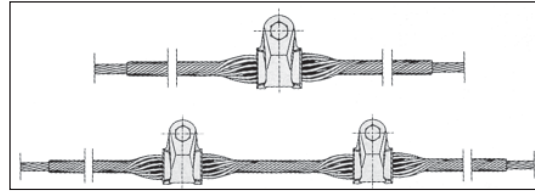

ARMOR-GRIP® Suspension

**For use on:
Galvanized Steel Strand**

Catalog Number	Strand Size	Diameter Range (Inches)		AGS® Rods				AGS Hardware Sets Per Carton	AGS Rods & Hardware Wt./Lbs. Per Carton	Color Code
		Min.	Max.	Length (Inches)	Rod Diameter (Inches)	Rods Per Set	Sets Per Carton			
AGS-7097 AGS-7797	9/32", 7W	.272	.283	26(S) 38(D)	.119	8	24 24	24 24(3)	63 113	Blue
AGS-7098 AGS-7798	-	.284	.294	26(S) 38(D)	.119	9	24 24	24 24(3)	63 113	Red
AGS-7099 AGS-7799	-	.295	.303	26(S) 38(D)	.119	9	24 24	24 24(3)	63 113	Brown
AGS-7100 AGS-7800	5/16", 7W EHS	.304	.315	26(S) 38(D)	.119	9	24 24	24(3)	63 113	Black
AGS-7101 AGS-7801	5/16", 7W Utility	.316	.327	26(S) 38(D)	.119	9	24 24	24(3)	63 113	Green
AGS-7102 AGS-7802	-	.328	.342	26(S) 38(D)	.119	10	24 24	24(3)	66 118	Purple
AGS-7103 AGS-7803	-	.343	.355	26(S) 38(D)	.119	10	24 24	24(3)	66 118	Brown
AGS-7104 AGS-7804	3/8", 7W EHS	.356	.374	26(S) 38(D)	.119	10	24 24	24(3)	66 119	Orange
AGS-7105 AGS-7805	-	.375	.389	26(S) 38(D)	.119	10	24 24	24(3)	66 119	Blue
AGS-7106 AGS-7806	-	.390	.404	36(S) 48(D)	.138	10	24 24	24(3)	88 148	Red
AGS-7107 AGS-7807	-	.405	.418	36(S) 48(D)	.138	10	24 24	24(3)	88 148	Brown
AGS-7108 AGS-7808	-	.419	.434	36(S) 48(D)	.138	11	24 24	24(3)	92 154	Black
AGS-7109 AGS-7809	7/16", 7W EHS	.435	.450	36(S) 48(D)	.138	11	24 24	24(3)	92 154	Green
AGS-7110 AGS-7810	-	.451	.470	36(S) 48(D)	.138	11	24 24	24(3)	94 156	Purple
AGS-7111 AGS-7811	-	.471	.481	36(S) 48(D)	.138	11	24 24	24(3)	94 156	Brown
AGS-7112 AGS-7812	1/2", 7W- 19W	.482	.500	45(S) 57(D)	.138	12	24 24	24(3)	103 160	Blue

Left Hand Lay Standard

EXPLANATORY NOTES:

- (1) Caution – **Nominal** strand diameter may be different than **actual** strand diameter. Use actual strand diameter to select Cat. Nos. Strand Size indicates one of various strands within each range.
- (2) "S" – Single support to be used on line angles between 0° and 30°. "D" – Double support to be used on line angles between 30° and 60°.
- (3) For double support, two cartons of hardware are required for each carton of rods.