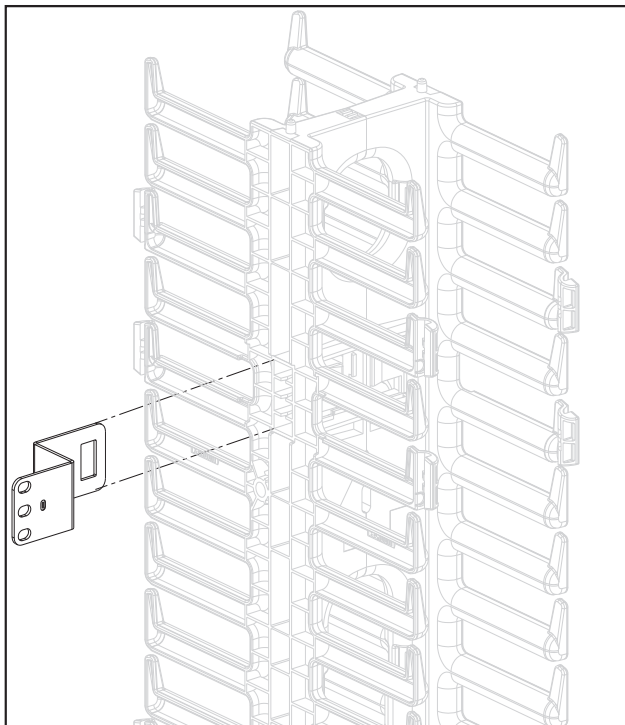

INSTRUCTIONS CM335

© Panduit Corp. 2007

Installation Instructions

Bracket may be installed for front or rear mounting of the manager.
The orientation indicator should always face the installer

**Mounting Footprint**