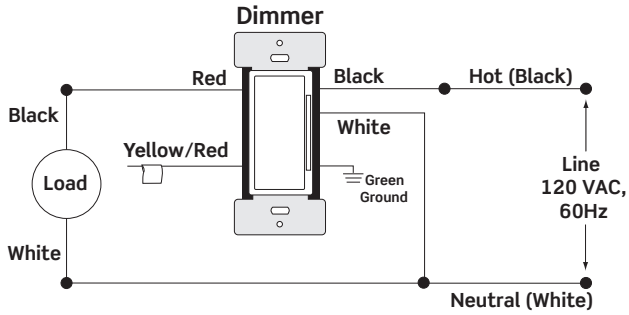

Wiring Diagrams

Cat. No. DDMX1 (Neutral connection required)

Single Pole