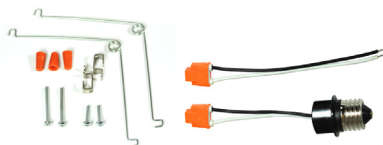

### PRODUCT DESCRIPTION

The AC Opal LED Series LED fixture is designed to surface mount over a standard J-Box. The Opal produces even illumination. The low profile dimmable unit is cULus wet listed and produces 1050 lumens at 90+ CRI.

### FEATURES:

- High color rendition: 90+ CRI
- AC LED (No Driver)
- Dimmable
- Available in 2700K, 3000K and 4000K
- Available in white, bronze and natural metal finishes.
- Mount on standard 4" junction box.
- ENERGY STAR listed

### SPECIFICATION

**Housings:** One piece aluminum die formed housing and trim. Aluminum body dissipates heat and extends life.

**Mounting:** Suitable for installation on most 4" square, octagon or round electrical junction boxes. Can be used with 4" fire-rated electrical junction boxes.

**Optional Mounting:** Can be mounted on 5" or 6" recessed housing using optional torsion spring kit. (See below)

**INCLUDES:** NLOPAC-56RECKIT  
 Mounting hardware kit  
 Medium base socket adaptor / Quick Connect  
 Quick Connect Hardware Pigtail