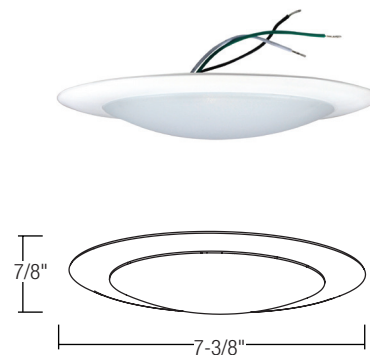

### PRODUCT DESCRIPTION

The AC Opal LED Series LED fixture is designed to surface mount over a standard J-Box. The Opal produces even illumination. The low profile dimmable unit is cULus wet listed and produces 1050 lumens at 90+ CRI.

### SPECIFICATION

**Housings:** One piece aluminum die formed housing and trim. Aluminum body dissipates heat and extends life.

**Mounting:** Suitable for installation on most 4" square, octagon or round electrical junction boxes. Can be used with 4" fire-rated electrical junction boxes.

### ELECTRICAL

**Voltage:** 120VAC  
**Lumens:** 1050lm  
**Current:** 0.15A  
**Wattage:** 15 Watts Max  
**Dimming:** 5% with electronic low voltage dimmer or 10% with 2-wire dimmer

[Click Here](#) or check complete dimmer list at [www.NoraLighting.com](http://www.NoraLighting.com) in the "Compatibility" page under "Resources" tab.

### PRODUCT IMAGES AND DIMENSIONS

**NLOPAC-R6509**  
 DIAMETER: 7-3/8"  
 DEPTH: 7/8"