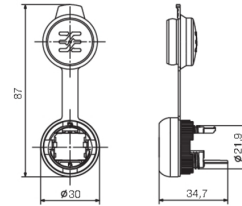

Data sheet

**Industrial Ethernet
IE-FCM-USB-AB**

Weidmüller Interface GmbH & Co. KG
Klingenbergstraße 16
D-32758 Detmold
Germany
Fon: +49 5231 14-0
Fax: +49 5231 14-292083
www.weidmueller.com

Drawings

Dimensioned drawing