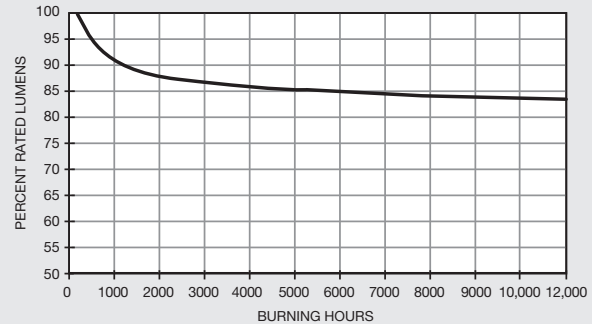

1. Savings achieved over the average rated life of the DULUX EL lamp compared to an incandescent bulb. Based on 11¢ kWh.

Lamp Dimensions

	(A) MOL (in.)	(B) Diameter (in.)	(C) Base Width (in.)
CF5EL/MICRO	3.3	1.64	1.5
CF10EL/MICRO	3.61	1.53	1.60
CF13EL/MICRO/C	3.70	1.53	1.50
CF13EL/MICRO	3.70	1.53	1.66
CF20EL/MICRO	4.29	2.02	2.14
CF23EL/MICRO & CF23EL MICROLED	4.45	2.02	2.14
CF26EL/MICRO	4.5	2.1	2.0
CF7EL/SUPER	4.0	2.0	1.4
CF11EL/SUPER	4.2	1.8	1.6
CF13EL/SUPER	4.06	1.40	1.90
CF19EL/SUPER	4.70	2.40	1.80
CF23EL/SUPER	5.06	2.40	1.80
CF7EL/MINI	4.40	1.82	1.60
CF11EL/MINI	4.50	1.82	1.60
CF13EL/MINI	4.60	1.82	1.60
CF19EL/MINI	4.80	2.25	2.05
CF23EL/MINI	5.75	2.25	2.05
CF14EL/TWIST/DIM	4.63	1.75	1.73
CF24EL/TWIST/DIM	4.75	2.37	1.73
CF30EL/TWIST	5.13	2.50	2.17
CF40EL/TWIST	6.38	2.76	2.5
CF65EL/TWIST	7.85	4.12	2.76
CF13EL/GU24/TWIST	3.95	1.81	1.51
CF23EL/GU24/TWIST	4.36	2.34	1.80
CF33EL/3WAY/TWIST	5.28	2.55	2.50
CF40EL/3WAY/TWIST	5.5	2.8	2.5

Technical Information

Typical Fluorescent Lamp Mortality*

Lumen Maintenance Curve*

DULUX® EL 2700K

DULUX EL 3000K

Technical Information

Sample Specification

Lamps shall be a DULUX EL Micro-Mini Twist (5, 10, 13, 20, 23 or 26W). Lamp shall have a correlated color temperature of 2700K, 3000K, 3500K or 6500K and a CRI of 82. Average rated lamp life shall be 10,000, 12,000 or 15,000 hours. Lamp MOL shall not exceed 3.54" (10W), 3.70" (13W), 4.29" (20W), 4.45" (23W) and 4.5" (26W). The lamps shall be TCLP-compliant.