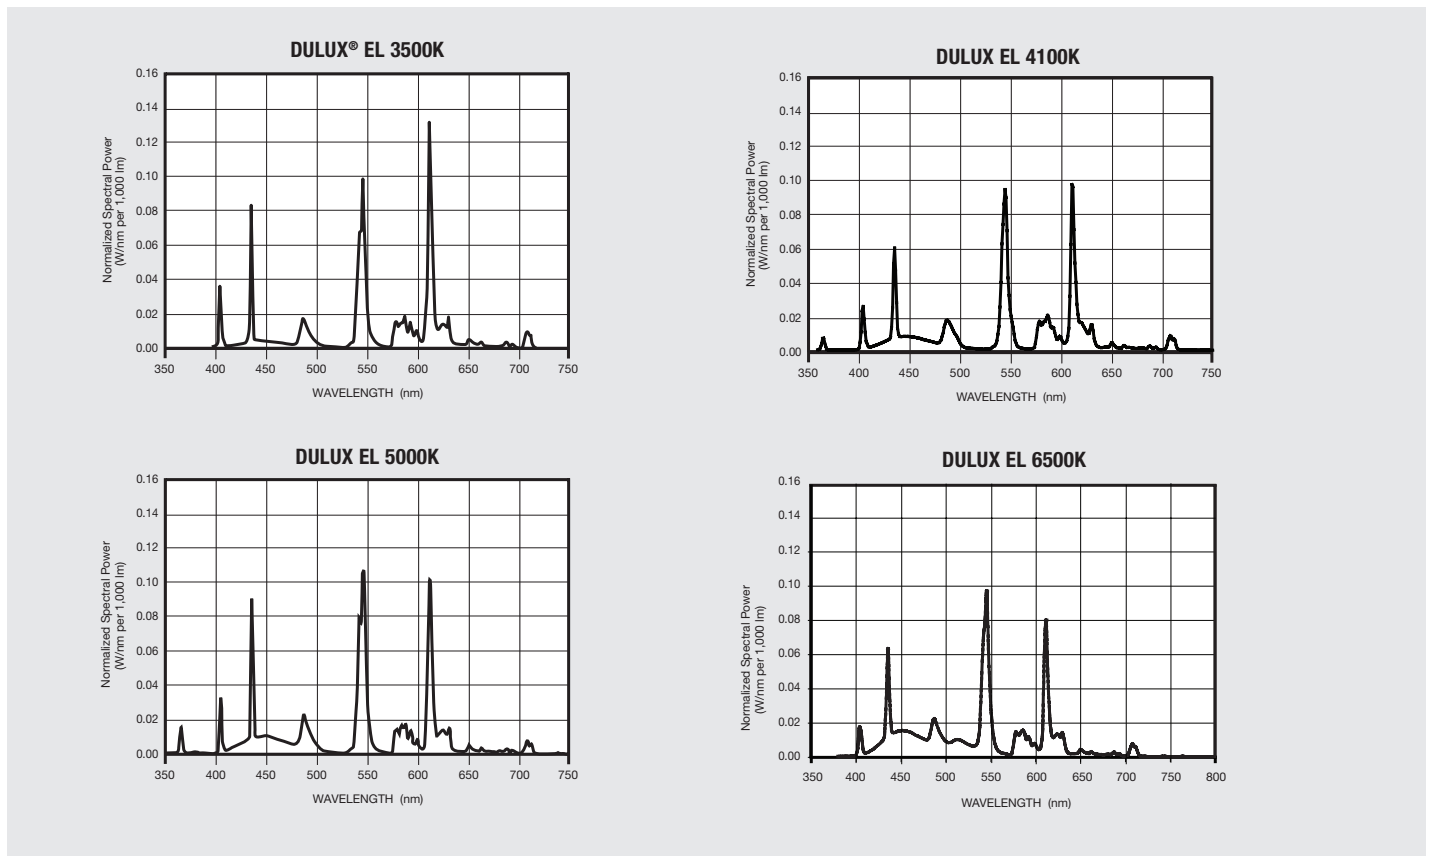

1. Savings achieved over the average rated life of the DULUX EL lamp compared to an incandescent bulb. Based on 11¢ kWh.

Lamp Dimensions

	(A) MOL (in.)	(B) Diameter (in.)	(C) Base Width (in.)
CF5EL/MICRO	3.3	1.64	1.5
CF10EL/MICRO	3.61	1.53	1.60
CF13EL/MICRO/C	3.70	1.53	1.50
CF13EL/MICRO	3.70	1.53	1.66
CF20EL/MICRO	4.29	2.02	2.14
CF23EL/MICRO & CF23EL MICROLED	4.45	2.02	2.14
CF26EL/MICRO	4.5	2.1	2.0
CF7EL/SUPER	4.0	2.0	1.4
CF11EL/SUPER	4.2	1.8	1.6
CF13EL/SUPER	4.06	1.40	1.90
CF19EL/SUPER	4.70	2.40	1.80
CF23EL/SUPER	5.06	2.40	1.80
CF7EL/MINI	4.40	1.82	1.60
CF11EL/MINI	4.50	1.82	1.60
CF13EL/MINI	4.60	1.82	1.60
CF19EL/MINI	4.80	2.25	2.05
CF23EL/MINI	5.75	2.25	2.05
CF14EL/TWIST/DIM	4.63	1.75	1.73
CF24EL/TWIST/DIM	4.75	2.37	1.73
CF30EL/TWIST	5.13	2.50	2.17
CF40EL/TWIST	6.38	2.76	2.5
CF65EL/TWIST	7.85	4.12	2.76
CF13EL/GU24/TWIST	3.95	1.81	1.51
CF23EL/GU24/TWIST	4.36	2.34	1.80
CF33EL/3WAY/TWIST	5.28	2.55	2.50
CF40EL/3WAY/TWIST	5.5	2.8	2.5

Technical Information

Typical Fluorescent Lamp Mortality*

Lumen Maintenance Curve*

DULUX® EL 2700K

DULUX EL 3000K

Technical Information

Sample Specification

Lamps shall be a DULUX EL Micro-Mini Twist (5, 10, 13, 20, 23 or 26W). Lamp shall have a correlated color temperature of 2700K, 3000K, 3500K or 6500K and a CRI of 82. Average rated lamp life shall be 10,000, 12,000 or 15,000 hours. Lamp MOL shall not exceed 3.54" (10W), 3.70" (13W), 4.29" (20W), 4.45" (23W) and 4.5" (26W). The lamps shall be TCLP-compliant.