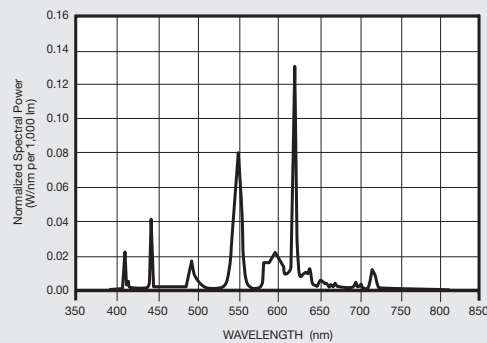

1. Savings achieved over the average rated life of the DULUX EL lamp compared to an incandescent bulb. Based on 11¢ kWh.

Lamp Dimensions

	(A) MOL (in.)	(B) Diameter (in.)	(C) Base Width (in.)
CF5EL/MICRO	3.3	1.64	1.5
CF10EL/MICRO	3.61	1.53	1.60
CF13EL/MICRO/C	3.70	1.53	1.50
CF13EL/MICRO	3.70	1.53	1.66
CF20EL/MICRO	4.29	2.02	2.14
CF23EL/MICRO & CF23EL MICROLED	4.45	2.02	2.14
CF26EL/MICRO	4.5	2.1	2.0
CF7EL/SUPER	4.0	2.0	1.4
CF11EL/SUPER	4.2	1.8	1.6
CF13EL/SUPER	4.06	1.40	1.90
CF19EL/SUPER	4.70	2.40	1.80
CF23EL/SUPER	5.06	2.40	1.80
CF7EL/MINI	4.40	1.82	1.60
CF11EL/MINI	4.50	1.82	1.60
CF13EL/MINI	4.60	1.82	1.60
CF19EL/MINI	4.80	2.25	2.05
CF23EL/MINI	5.75	2.25	2.05
CF14EL/TWIST/DIM	4.63	1.75	1.73
CF24EL/TWIST/DIM	4.75	2.37	1.73
CF30EL/TWIST	5.13	2.50	2.17
CF40EL/TWIST	6.38	2.76	2.5
CF65EL/TWIST	7.85	4.12	2.76
CF13EL/GU24/TWIST	3.95	1.81	1.51
CF23EL/GU24/TWIST	4.36	2.34	1.80
CF33EL/3WAY/TWIST	5.28	2.55	2.50
CF40EL/3WAY/TWIST	5.5	2.8	2.5

Technical Information

Typical Fluorescent Lamp Mortality*

Lumen Maintenance Curve*

DULUX® EL 2700K

DULUX EL 3000K

Technical Information

Sample Specification

Lamps shall be a DULUX EL Micro-Mini Twist (5, 10, 13, 20, 23 or 26W). Lamp shall have a correlated color temperature of 2700K, 3000K, 3500K or 6500K and a CRI of 82. Average rated lamp life shall be 10,000, 12,000 or 15,000 hours. Lamp MOL shall not exceed 3.54" (10W), 3.70" (13W), 4.29" (20W), 4.45" (23W) and 4.5" (26W). The lamps shall be TCLP-compliant.