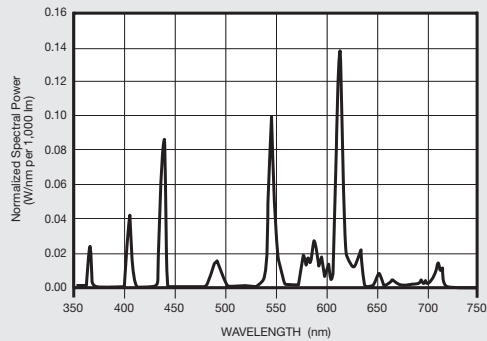

1. Savings achieved over the average rated life of the DULUX EL lamp compared to an incandescent bulb. Based on 11¢ kWh.

Lamp Dimensions

	(A) MOL (in.)	(B) Diameter (in.)	(C) Base Width (in.)
CF5EL/MICRO	3.3	1.64	1.5
CF10EL/MICRO	3.61	1.53	1.60
CF13EL/MICRO/C	3.70	1.53	1.50
CF13EL/MICRO	3.70	1.53	1.66
CF20EL/MICRO	4.29	2.02	2.14
CF23EL/MICRO & CF23EL MICROLED	4.45	2.02	2.14
CF26EL/MICRO	4.5	2.1	2.0
CF7EL/SUPER	4.0	2.0	1.4
CF11EL/SUPER	4.2	1.8	1.6
CF13EL/SUPER	4.06	1.40	1.90
CF19EL/SUPER	4.70	2.40	1.80
CF23EL/SUPER	5.06	2.40	1.80
CF7EL/MINI	4.40	1.82	1.60
CF11EL/MINI	4.50	1.82	1.60
CF13EL/MINI	4.60	1.82	1.60
CF19EL/MINI	4.80	2.25	2.05
CF23EL/MINI	5.75	2.25	2.05
CF14EL/TWIST/DIM	4.63	1.75	1.73
CF24EL/TWIST/DIM	4.75	2.37	1.73
CF30EL/TWIST	5.13	2.50	2.17
CF40EL/TWIST	6.38	2.76	2.5
CF65EL/TWIST	7.85	4.12	2.76
CF13EL/GU24/TWIST	3.95	1.81	1.51
CF23EL/GU24/TWIST	4.36	2.34	1.80
CF33EL/3WAY/TWIST	5.28	2.55	2.50
CF40EL/3WAY/TWIST	5.5	2.8	2.5

Technical Information

Typical Fluorescent Lamp Mortality*

Lumen Maintenance Curve*

DULUX® EL 2700K

DULUX EL 3000K

Technical Information

Sample Specification

Lamps shall be a DULUX EL Micro-Mini Twist (5, 10, 13, 20, 23 or 26W). Lamp shall have a correlated color temperature of 2700K, 3000K, 3500K or 6500K and a CRI of 82. Average rated lamp life shall be 10,000, 12,000 or 15,000 hours. Lamp MOL shall not exceed 3.54" (10W), 3.70" (13W), 4.29" (20W), 4.45" (23W) and 4.5" (26W). The lamps shall be TCLP-compliant.