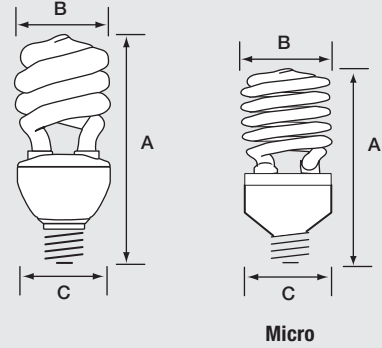

Lamp Dimensions

	(A) MOL (in.)	(B) Diameter (in.)	(C) Base Width (in.)
CF5EL/MICRO	3.3	1.64	1.5
CF10EL/MICRO	3.61	1.53	1.60
CF13EL/MICRO/C	3.70	1.53	1.50
CF13EL/MICRO	3.70	1.53	1.66
CF20EL/MICRO	4.29	2.02	2.14
CF23EL/MICRO & CF23EL MICROLED	4.45	2.02	2.14
CF26EL/MICRO	4.5	2.1	2.0
CF7EL/SUPER	4.0	2.0	1.4
CF11EL/SUPER	4.2	1.8	1.6
CF13EL/SUPER	4.06	1.40	1.90
CF19EL/SUPER	4.70	2.40	1.80
CF23EL/SUPER	5.06	2.40	1.80
CF7EL/MINI	4.40	1.82	1.60
CF11EL/MINI	4.50	1.82	1.60
CF13EL/MINI	4.60	1.82	1.60
CF19EL/MINI	4.80	2.25	2.05
CF23EL/MINI	5.75	2.25	2.05
CF14EL/TWIST/DIM	4.63	1.75	1.73
CF24EL/TWIST/DIM	4.75	2.37	1.73
CF30EL/TWIST	5.13	2.50	2.17
CF40EL/TWIST	6.38	2.76	2.5
CF65EL/TWIST	7.85	4.12	2.76
CF13EL/GU24/TWIST	3.95	1.81	1.51
CF23EL/GU24/TWIST	4.36	2.34	1.80
CF33EL/3WAY/TWIST	5.28	2.55	2.50
CF40EL/3WAY/TWIST	5.5	2.8	2.5