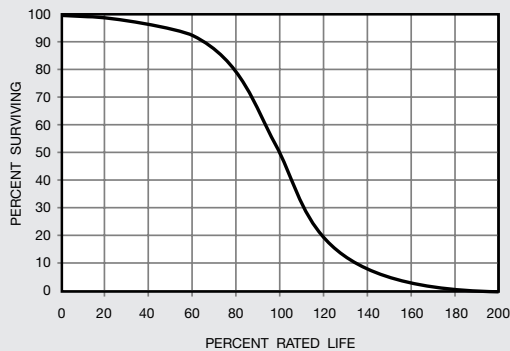

1. Savings achieved over the average rated life of the DULUX EL lamp compared to an incandescent bulb. Based on 11¢ kWh.

Lamp Dimensions

	(A) MOL (in.)	(B) Diameter (in.)	(C) Base Width (in.)
CF5EL/MICRO	3.3	1.64	1.5
CF10EL/MICRO	3.61	1.53	1.60
CF13EL/MICRO/C	3.70	1.53	1.50
CF13EL/MICRO	3.70	1.53	1.66
CF20EL/MICRO	4.29	2.02	2.14
CF23EL/MICRO & CF23EL MICROLED	4.45	2.02	2.14
CF26EL/MICRO	4.5	2.1	2.0
CF7EL/SUPER	4.0	2.0	1.4
CF11EL/SUPER	4.2	1.8	1.6
CF13EL/SUPER	4.06	1.40	1.90
CF19EL/SUPER	4.70	2.40	1.80
CF23EL/SUPER	5.06	2.40	1.80
CF7EL/MINI	4.40	1.82	1.60
CF11EL/MINI	4.50	1.82	1.60
CF13EL/MINI	4.60	1.82	1.60
CF19EL/MINI	4.80	2.25	2.05
CF23EL/MINI	5.75	2.25	2.05
CF14EL/TWIST/DIM	4.63	1.75	1.73
CF24EL/TWIST/DIM	4.75	2.37	1.73
CF30EL/TWIST	5.13	2.50	2.17
CF40EL/TWIST	6.38	2.76	2.5
CF65EL/TWIST	7.85	4.12	2.76
CF13EL/GU24/TWIST	3.95	1.81	1.51
CF23EL/GU24/TWIST	4.36	2.34	1.80
CF33EL/3WAY/TWIST	5.28	2.55	2.50
CF40EL/3WAY/TWIST	5.5	2.8	2.5

Technical Information

Typical Fluorescent Lamp Mortality*

Lumen Maintenance Curve*

DULUX® EL 2700K

DULUX EL 3000K

Technical Information

Sample Specification

Lamps shall be a DULUX EL Micro-Mini Twist (5, 10, 13, 20, 23 or 26W). Lamp shall have a correlated color temperature of 2700K, 3000K, 3500K or 6500K and a CRI of 82. Average rated lamp life shall be 10,000, 12,000 or 15,000 hours. Lamp MOL shall not exceed 3.54" (10W), 3.70" (13W), 4.29" (20W), 4.45" (23W) and 4.5" (26W). The lamps shall be TCLP-compliant.