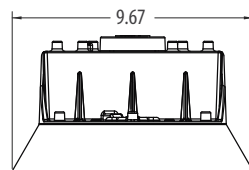

### DIMENSIONS

R3/R5 Optic

D3/D5 Optic

N3/N5 Optic

Effective Projected Area (EPA). The EPA for the WL1 is 0.35 sq. ft. Weight= 7.5 lbs. (3.4 kg)

\* Units without optional 20kV/10kA surge protection have a reduced capacity to protect installed driver and photocontrol