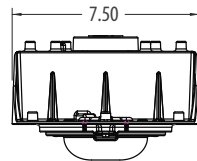

### DIMENSIONS

R3/R5 Optic

D3/D5 Optic

N3/N5 Optic

Effective Projected Area (EPA). The EPA for the WL1 is 0.35 sq. ft. Weight= 7.5 lbs. (3.4 kg)

\* Units without optional 20kV/10kA surge protection have a reduced capacity to protect installed driver and photocontrol