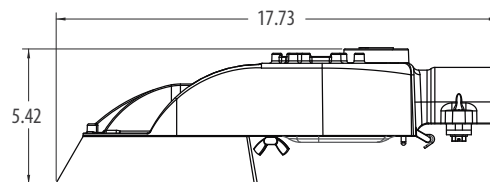

### DIMENSIONS

R3/R5 Optic

D3/D5 Optic

N3/N5 Optic

Effective Projected Area (EPA). The EPA for the WL1 is 0.35 sq. ft. Weight= 7.5 lbs. (3.4 kg)

\* Units without optional 20kV/10kA surge protection have a reduced capacity to protect installed driver and photocontrol