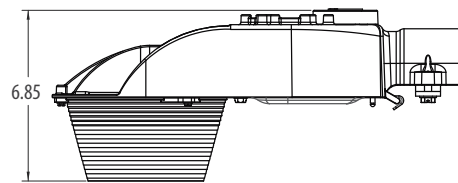

### DIMENSIONS

R3/R5 Optic

D3/D5 Optic

N3/N5 Optic

Effective Projected Area (EPA). The EPA for the WL1 is 0.35 sq. ft. Weight= 7.5 lbs. (3.4 kg)

\* Units without optional 20kV/10kA surge protection have a reduced capacity to protect installed driver and photocontrol