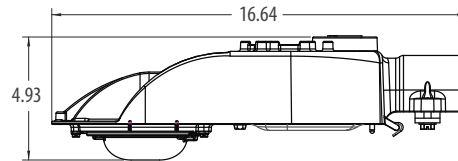

### DIMENSIONS

R3/R5 Optic

D3/D5 Optic

N3/N5 Optic

Effective Projected Area (EPA). The EPA for the WL1 is 0.35 sq. ft. Weight= 7.5 lbs. (3.4 kg)

\* Units without optional 20kV/10kA surge protection have a reduced capacity to protect installed driver and photocontrol