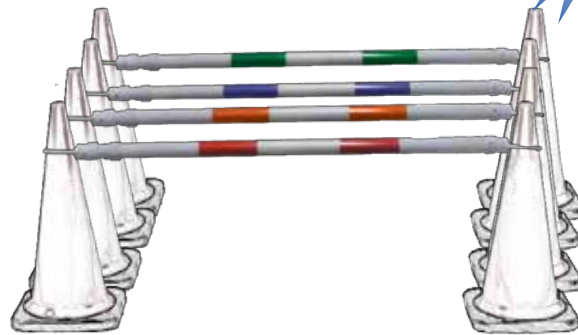

RETRACTABLE CONE BAR

- Use with any and all PVC Traffic Cones
- Extremely versatile for road and utility work sites
- Perfect for parking lots and pedestrian crossways
- Convenient and fast unique barrier system

ITEM #	DESCRIPTION	RING
03-824CB	Orange/Silver - Extends 5'-9"	5"
03-829CB-BLK	Black/Yellow - Extends 5'-9"	3"
03-824CB-Y	Yellow/Silver - Extends 5'-9"	3"
03-824CB-R	Red/Silver - Extends 5'-9"	3"
03-824CB-G	Green/Silver - Extends 5'-9"	3"
03-824CB-B	Blue/Silver - Extends 5'-9"	3"

ITEM #	DESCRIPTION	RING
NEW		
03-829CB-R	White/Red - Extends 4'-6"	3"
03-829CB-G	White/Green - Extends 4'-6"	3"
03-829CB-B	White/Blue - Extends 4'-6"	3"
03-829CB-O	White/Orange - Extends 4'-6"	3"