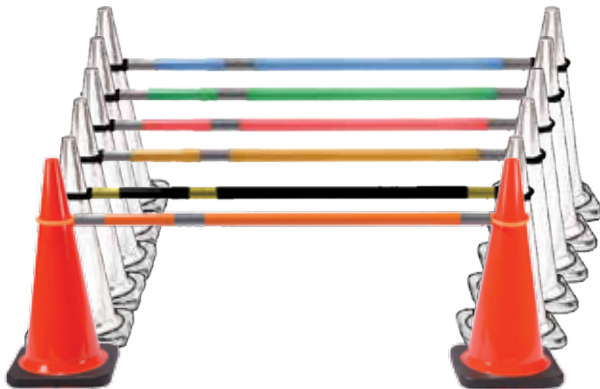

RETRACTABLE CONE BAR

- Use with any and all PVC Traffic Cones
- Extremely versatile for road and utility work sites
- Perfect for parking lots and pedestrian crossways
- Convenient and fast unique barrier system

ITEM #	DESCRIPTION	RING
03-824CB	Orange/Silver - Extends 5'-9"	5"
03-829CB-BLK	Black/Yellow - Extends 5'-9"	3"
03-824CB-Y	Yellow/Silver - Extends 5'-9"	3"
03-824CB-R	Red/Silver - Extends 5'-9"	3"
03-824CB-G	Green/Silver - Extends 5'-9"	3"
03-824CB-B	Blue/Silver - Extends 5'-9"	3"

ITEM #	DESCRIPTION	RING
NEW		
03-829CB-R	White/Red - Extends 4'-6"	3"
03-829CB-G	White/Green - Extends 4'-6"	3"
03-829CB-B	White/Blue - Extends 4'-6"	3"
03-829CB-O	White/Orange - Extends 4'-6"	3"