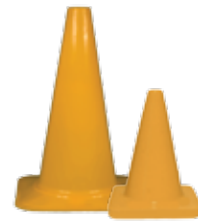

SPORT CONE YELLOW

- Injection Molded Cones
- Special Colors
- Stenciling Available

ITEM #	SIZE	WT
03-500-34-06	5"	.25 lb
03-500-38	18"	2.25 lbs