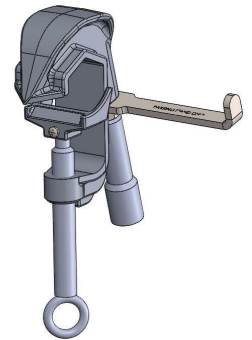

TP25GSS-PS

TRAVIS PATTERN 1/4" STAINLESS STEEL PARKING STUD

PART NUMBER	TP25GSS-PS
TYPE	PARKING STAND ONLY
MATERIAL	303 STAINLESS STEEL
WEIGHT	0.31 LBS

TP75AL-PS

TRAVIS PATTERN 3/4" DIA ALUMINUM PARKING STUD

PART NUMBER	TP75AL-PS
TYPE	PARKING STAND ONLY
MATERIAL	6061 AL
WEIGHT	0.25 LBS

MADE IN THE USA 