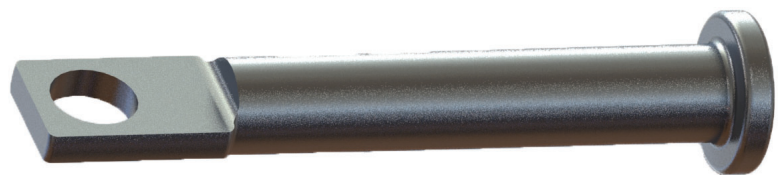

TP25GSS-PS

TRAVIS PATTERN 1/4" STAINLESS STEEL PARKING STUD

PART NUMBER	TP25GSS-PS
TYPE	PARKING STAND ONLY
MATERIAL	303 STAINLESS STEEL
WEIGHT	0.31 LBS

TP75AL-PS

TRAVIS PATTERN 3/4" DIA ALUMINUM PARKING STUD

PART NUMBER	TP75AL-PS
TYPE	PARKING STAND ONLY
MATERIAL	6061 AL
WEIGHT	0.25 LBS

MADE IN THE USA 