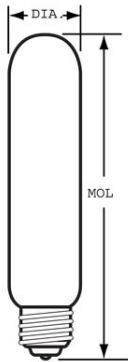

GE
Lighting

48710 - 60T10/RVL CD1

GE reveal 60 watt T10 1-pack

• GE reveal® bulbs provide clean, beautiful light®. GE reveal® technology filters out dull, yellow rays, bringing out colors and patterns that go unnoticed under regular incandescent light. GE reveal® tubular bulbs are perfect for highlighting artwork in picture frames, desk lamps and kitchen appliances.

- Lasts 0.9 years based on 3 hours per day usage
- Estimated yearly energy costs \$7.23 based on 3 hours per day \$0.11 per kWh
- T10 shape with medium base for use in picture frames, desk lamps and kitchen appliances

GENERAL CHARACTERISTICS

Lamp Type	Incandescent - Tubular
Bulb	T10
Base	Medium Screw (E26)
Filament	C-8
Bulb Finish	Reveal Clear
Rated Life (NOM)	1000.0 h
Bulb Material	Neodymium
Life in Years (NOM)	0.9
Primary Application	Saltwater Aquarium47;Display Lights;Freshwater Aquarium47

Maximum Overall Length (MOL) (NOM)	5.625 in(142.9 mm)
Bulb Diameter (DIA) (NOM)	1.250 in(31.8 mm)

PRODUCT INFORMATION

Product Code	48710
Description	60T10/RVL CD1
Standard Package	BUNDLE
Standard Package GTIN	30043168487109
Standard Package Quantity	25
Sales Unit	Unit
No Of Items Per Sales Unit	1
No Of Items Per Standard Package	25
UPC	043168487108