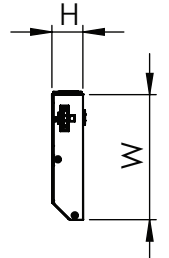

COMPATIBLE WALL DIMMERS

Brand	Model #
Cooper	6013W
Leviton®	6633, 6681, 6621-WWP, 6631-WWP, DSE06-10Z
Lutron®	TG-600P, TG-603P, AY600P, MACL153MH, SELV-300P
Legrand®	T600WV, WS700TCCC6
Pass & Seymour	

ACCESSORIES (ORDER SEPARATELY)

XLCC12WH	12" Interconnect cord - White
XLCC12BL	12" Interconnect cod - Black
XLCC24WH	24" Interconnect cord - White
XLCC24BL	24" Interconnect cord - Black
XLCC36WH	36" Interconnect cord - White
XLCC36BL	36" Interconnect cord - Black
XLCC48WH	48" Interconnect cord - White
XLCC48BL	48" Interconnect cord - Black
XLCC72WH	72" Interconnect cord - White
XLCC72BL	72" Interconnect cord - Black
XLCP60WH	60" Cord & Plug - White
XLCP60BL	60" Cord & Plug - Black
XLHBWH	Hardwire Box - White
XLHBBL	Hardwire Box - Black
XLC-Clips	Clear Cord Clip with Screws (4 pieces)
LCX-OCC	Occupancy sensor