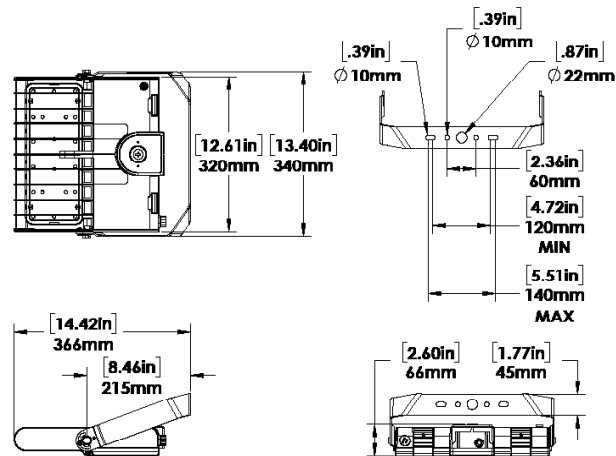

¹The above specs apply to the standard product configuration.

For spec information on other product configurations please see page 2.

FULL SPECIFICATIONS:

DESCRIPTION	VOLTAGE (V)	INPUT POWER (W)	LIGHT OUTPUT (LM)	EFFICACY (LM/W)	THD (%)	PF	CCT (K)	B-U-G
FL5S-LED150A50-B-4K-T5-XXX-DIM-[DMS;PC;Blank]	120-277	151	21316	141.1	15.0	0.900	4000	4-0-3
FL5S-LED150A50-B-4K-T3-XXX-DIM-[DMS;PC;Blank]	120-277	151	19950	132.3	15.0	0.900	4000	3-0-3
FL5S-LED150A50-B-5K-T5-XXX-DIM-[DMS;PC;Blank]	120-277	151	21518	142.4	15.0	0.900	5000	4-0-3
FL5S-LED150A50-B-5K-T3-XXX-DIM-[DMS;PC;Blank]	120-277	151	20138	133.5	15.0	0.900	5000	3-0-3
FL5S-LED150A50-L-4K-T5-XXX-DIM-[DMS;PC;Blank]	480	151	20649	137.0	15.0	0.900	4000	4-0-3
FL5S-LED150A50-L-4K-T3-XXX-DIM-[DMS;PC;Blank]	480	150	19690	130.9	15.0	0.900	4000	3-0-3
FL5S-LED150A50-L-5K-T5-XXX-DIM-[DMS;PC;Blank]	480	151	20846	138.3	15.0	0.900	5000	4-0-3
FL5S-LED150A50-L-5K-T3-XXX-DIM-[DMS;PC;Blank]	480	150	19916	132.4	15.0	0.900	5000	3-0-3

WEIGHT AND EPA				
	Weight (lbs)	0° Tilt	45° Tilt	90° Tilt
FL5S	9.3	0.47	1.22	1.61

LUMEN MAINTENANCE			
	50,000 Hours	75,000 Hours	100,000 Hours
FL5S-LED150	88%	83%	78%

DIMENSIONS:

FL5S-LED150A50

YOKE MOUNT