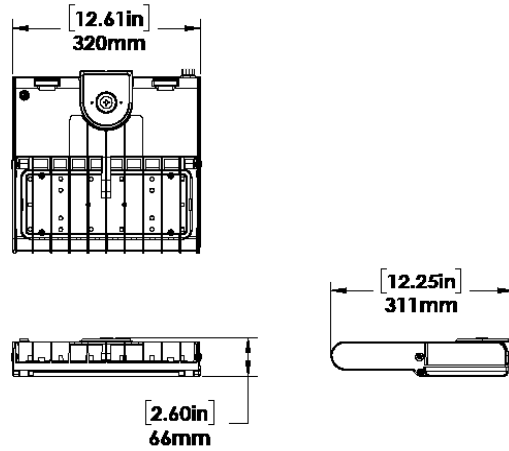

SPECIFICATIONS¹

Watts	151
Lumens	21316
Efficacy (Lm/W)	141.1
Replaces Up To	400W MH
Color Temp	4000K, 5000K
Certifications	cULus, IP65, Wet Location, DLC Premium
Operating Temp	-40°C to +40°C (-40°F to 104°F)
Voltage	120-277, 480
Beam Pattern	T3 - Type III T5 - Type V
Total Harmonic Distortion	15%
Power Factor	0.9
Mounting Options	Yoke, Trunnion, Slip fitter, Slip fitter with Wall Adapter, Mounting Arm for Round or Square Poles.
Controls	Motion sensor, photocell, 3/7 pin receptacle

¹The above specs apply to the standard product configuration.

For spec information on other product configurations please see page 2.

FULL SPECIFICATIONS:

DESCRIPTION	VOLTAGE (V)	INPUT POWER (W)	LIGHT OUTPUT (LM)	EFFICACY (LM/W)	THD (%)	PF	CCT (K)	B-U-G
FL5S-LED150A50-B-4K-T5-XXX-DIM-[DMS;PC;Blank]	120-277	151	21316	141.1	15.0	0.900	4000	4-0-3
FL5S-LED150A50-B-4K-T3-XXX-DIM-[DMS;PC;Blank]	120-277	151	19950	132.3	15.0	0.900	4000	3-0-3
FL5S-LED150A50-B-5K-T5-XXX-DIM-[DMS;PC;Blank]	120-277	151	21518	142.4	15.0	0.900	5000	4-0-3
FL5S-LED150A50-B-5K-T3-XXX-DIM-[DMS;PC;Blank]	120-277	151	20138	133.5	15.0	0.900	5000	3-0-3
FL5S-LED150A50-L-4K-T5-XXX-DIM-[DMS;PC;Blank]	480	151	20649	137.0	15.0	0.900	4000	4-0-3
FL5S-LED150A50-L-4K-T3-XXX-DIM-[DMS;PC;Blank]	480	150	19690	130.9	15.0	0.900	4000	3-0-3
FL5S-LED150A50-L-5K-T5-XXX-DIM-[DMS;PC;Blank]	480	151	20846	138.3	15.0	0.900	5000	4-0-3
FL5S-LED150A50-L-5K-T3-XXX-DIM-[DMS;PC;Blank]	480	150	19916	132.4	15.0	0.900	5000	3-0-3

*NOTE: Lumen output values apply to 120-277V, Type V models.

AMPERAGE DRAW & SURGE PROTECTION							
	Current (A)					Surge Protection (kV)	
	120V	208V	240V	277V	480V	120-277V	480V
FL5S-LED150	1.32A	0.76A	0.66A	0.57A	0.33A	10kV	

WEIGHT AND EPA				
	Weight (lbs)	0° Tilt	45° Tilt	90° Tilt
FL5S	9.3	0.47	1.22	1.61

LUMEN MAINTENANCE			
	50,000 Hours	75,000 Hours	100,000 Hours
FL5S-LED150	88%	83%	78%

DIMENSIONS:

FL5S-LED150A50

YOKE MOUNT