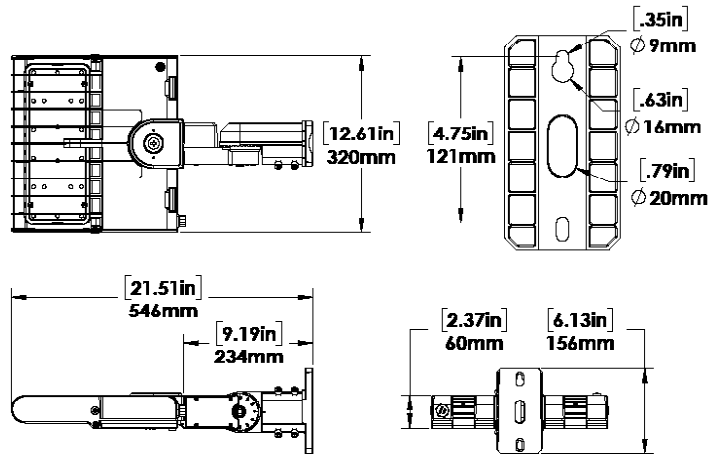

WEIGHT AND EPA				
	Weight (lbs)	0° Tilt	45° Tilt	90° Tilt
FL5S	9.3	0.47	1.22	1.61

LUMEN MAINTENANCE			
	50,000 Hours	75,000 Hours	100,000 Hours
FL5S-LED150	88%	83%	78%

DIMENSIONS:

FL5S-LED150A50

YOKE MOUNT

TRUNNION MOUNT

DIMENSIONS:

SLIP FITTER

**SLIP FITTER WITH
WALL ADAPTOR
MOUNT**

**MOUNTING ARM
FOR ROUND OR
SQUARE POLES**

ORDERING GUIDE:

FL5S-LED150A50

	Voltage	Color Temp.	Beam	Finish	Driver	Controls*
	B - 120-277V	5K - 5000K	T5 - Type 5	BRZ - Bronze	DIM - 0-10V Dimming	PC - Photocell
	L - 480V	4K - 4000K	T3 - Type 3	CC - Custom		DMS - Dimmable Motion Sensor
						3PIN - 3 Pin receptacle for ON/OFF photocells
						7PIN - 7 pin receptacle for smart control systems