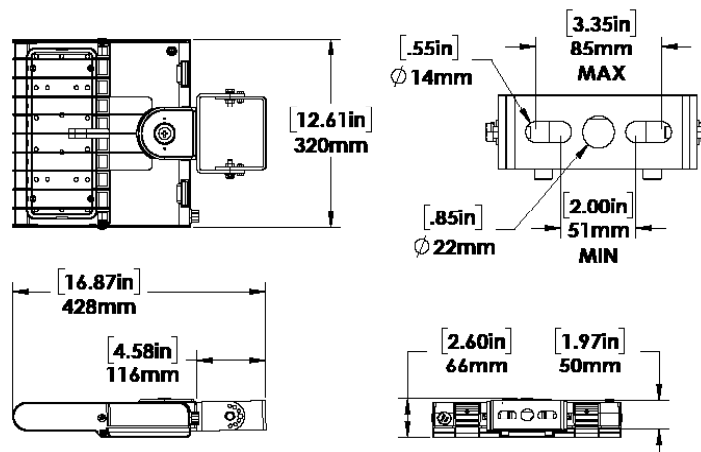

TRUNNION MOUNT