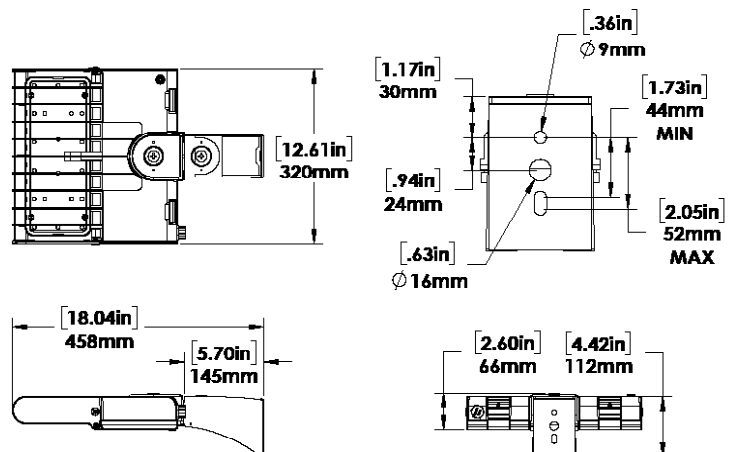

¹The above specs apply to the standard product configuration.

For spec information on other product configurations please see page 2.

FULL SPECIFICATIONS:

DESCRIPTION	VOLTAGE (V)	INPUT POWER (W)	LIGHT OUTPUT (LM)	EFFICACY (LM/W)	THD (%)	PF	CCT (K)	B-U-G
FL5S-LED150A50-B-4K-T5-XXX-DIM-[DMS;PC;Blank]	120-277	151	21316	141.1	15.0	0.900	4000	4-0-3
FL5S-LED150A50-B-4K-T3-XXX-DIM-[DMS;PC;Blank]	120-277	151	19950	132.3	15.0	0.900	4000	3-0-3
FL5S-LED150A50-B-5K-T5-XXX-DIM-[DMS;PC;Blank]	120-277	151	21518	142.4	15.0	0.900	5000	4-0-3
FL5S-LED150A50-B-5K-T3-XXX-DIM-[DMS;PC;Blank]	120-277	151	20138	133.5	15.0	0.900	5000	3-0-3
FL5S-LED150A50-L-4K-T5-XXX-DIM-[DMS;PC;Blank]	480	151	20649	137.0	15.0	0.900	4000	4-0-3
FL5S-LED150A50-L-4K-T3-XXX-DIM-[DMS;PC;Blank]	480	150	19690	130.9	15.0	0.900	4000	3-0-3
FL5S-LED150A50-L-5K-T5-XXX-DIM-[DMS;PC;Blank]	480	151	20846	138.3	15.0	0.900	5000	4-0-3
FL5S-LED150A50-L-5K-T3-XXX-DIM-[DMS;PC;Blank]	480	150	19916	132.4	15.0	0.900	5000	3-0-3

WEIGHT AND EPA				
	Weight (lbs)	0° Tilt	45° Tilt	90° Tilt
FL5S	9.3	0.47	1.22	1.61

LUMEN MAINTENANCE			
	50,000 Hours	75,000 Hours	100,000 Hours
FL5S-LED150	88%	83%	78%

DIMENSIONS:

FL5S-LED150A50

YOKE MOUNT

TRUNNION MOUNT

DIMENSIONS:

SLIP FITTER

**SLIP FITTER WITH
WALL ADAPTOR
MOUNT**

**MOUNTING ARM
FOR ROUND OR
SQUARE POLES**

ORDERING GUIDE:

FL5S-LED150A50

	Voltage	Color Temp.	Beam	Finish	Driver	Controls*
	B - 120-277V	5K - 5000K	T5 - Type 5	BRZ - Bronze	DIM - 0-10V Dimming	PC - Photocell
	L - 480V	4K - 4000K	T3 - Type 3	CC - Custom		DMS - Dimmable Motion Sensor
						3PIN - 3 Pin receptacle for ON/OFF photocells
						7PIN - 7 pin receptacle for smart control systems