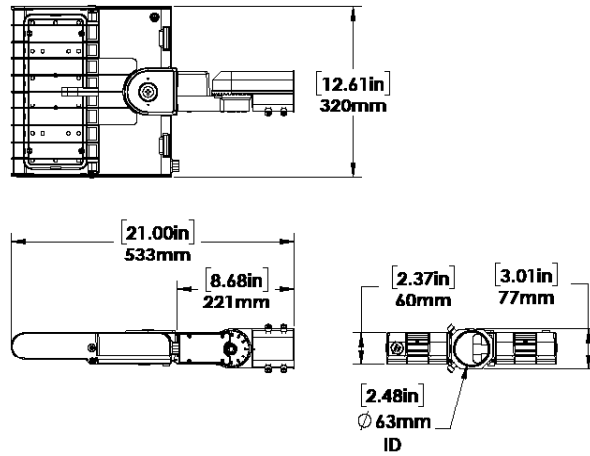

**SLIP FITTER WITH
WALL ADAPTOR
MOUNT**