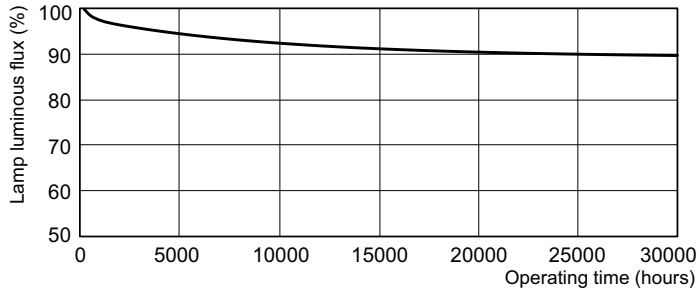

Warnings and Safety

- Lamp contains mercury. Manage in Accord with Disposal Laws. See: www.lamprecycle.org or 1-800-555-0050

Dimensional drawing

Product	D (max)	A (max)	B (max)	B (min)	C (max)
39W/841 Min Bipin T5 HO	17 mm	849.0 mm	856.1 mm	853.7 mm	863.2 mm
ALTO UNP					

TL5 HO F39T5/841 HO Alto

Photometric data

Lightcolor /840

Lightcolor /840

T5 High Output

Lifetime

MASTER TL5 HO/ActiViva Life Expectancy 3 h cycle

MASTER TL5 HO/ActiViva Life Expectancy 12 h cycle