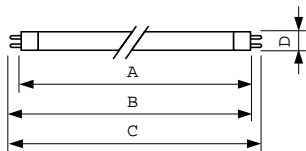

T5 High Output

EAN/UPC - Product	046677290252
Order code	290254
Numerator - Quantity Per Pack	1
Numerator - Packs per outer box	40
Material Nr. (12NC)	927992684022

Net Weight (Piece)	78.000 g
ILCOS Code	FDH-39/40/1B-L/P-G5-16/1150

Warnings and Safety

- Lamp contains mercury. Manage in Accord with Disposal Laws. See: www.lamprecycle.org or 1-800-555-0050

Dimensional drawing

Product	D (max)	A (max)	B (max)	B (min)	C (max)
39W/841 Min Bipin T5 HO	17 mm	849.0 mm	856.1 mm	853.7 mm	863.2 mm
ALTO UNP					