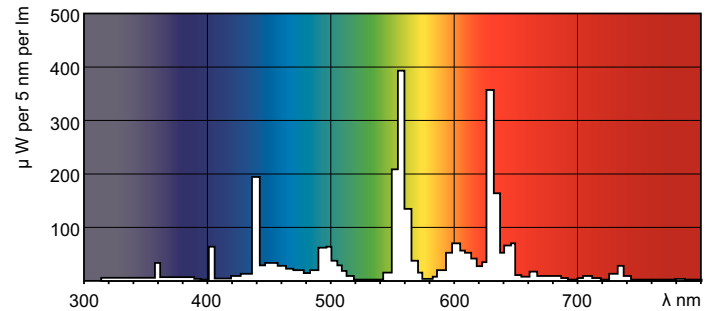

T5 High Output

F39T5/841/HO/ALTO 40PK

Philips T5 HO lamps are environmentally-responsible, ultra-slim and have extraordinary light output and longer life.

Product data

General Information	
Cap-Base	G5 [G5]
Life to 50% Failures Preheat (Nom)	30000 h
Features	HO Alto® [High Output Alto]
System Description	High Output (HO)
LSF Preheat 2000 h Rated	99 %
LSF Preheat 4000 h Rated	99 %
LSF Preheat 6000 h Rated	99 %
LSF Preheat 8000 h Rated	99 %
LSF Preheat 16000 h Rated	97 %
LSF Preheat 20000 h Rated	84 %
Light Technical	
Color Code	841 [CCT of 4100K]
Initial lumen (Nom)	3500 lm
Luminous Flux (Rated) (Nom)	3100 lm
Color Designation	Cool White (CW)
Luminous Efficacy (@ Max Lumen, Rated) (Nom)	92 lm/W
Correlated Color Temperature (Nom)	4100 K
Luminous Efficacy (rated) (Nom)	82 lm/W
Color Rendering Index (Max)	85
Color Rendering Index (Min)	80
Color Rendering Index (Nom)	82
LLMF 2000 h Rated	96 %
LLMF 4000 h Rated	95 %

LLMF 6000 h Rated	94 %
LLMF 8000 h Rated	93 %
LLMF 12000 h Rated	92 %
LLMF 16000 h Rated	91 %
LLMF 20000 h Rated	90 %
Operating and Electrical	
Power (Rated) (Nom)	38.0 W
Lamp Current (Nom)	0.325 A
Temperature	
Design Temperature (Nom)	35 °C
Controls and Dimming	
Dimmable	Yes
Mechanical and Housing	
Cap-Base Information	Green [Green Cap]
Approval and Application	
Energy Efficiency Label (EEL)	A
Mercury (Hg) Content (Nom)	1.4 mg
Product Data	
Order product name	39W/841 Min Bipin T5 HO ALTO UNP

Warnings and Safety

- Lamp contains mercury. Manage in Accord with Disposal Laws. See: www.lamprecycle.org or 1-800-555-0050

Dimensional drawing

Product	D (max)	A (max)	B (max)	B (min)	C (max)
39W/841 Min Bipin T5 HO	17 mm	849.0 mm	856.1 mm	853.7 mm	863.2 mm
ALTO UNP					

TL5 HO F39T5/841 HO Alto

Photometric data

Lightcolor /840

Lightcolor /840

T5 High Output

Lifetime

MASTER TL5 HO/ActiViva Life Expectancy 3 h cycle

MASTER TL5 HO/ActiViva Life Expectancy 12 h cycle