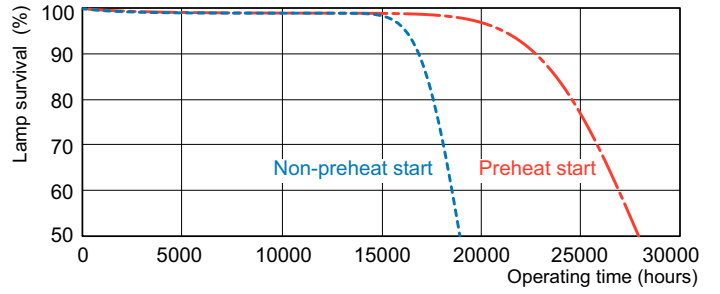

T5 High Output

F39T5/841/HO/ALTO 40PK

Philips T5 HO lamps are environmentally-responsible, ultra-slim and have extraordinary light output and longer life.

Product data

General Information	
Cap-Base	G5 [G5]
Life to 50% Failures Preheat (Nom)	30000 h
Features	HO Alto® [High Output Alto]
System Description	High Output (HO)
LSF Preheat 2000 h Rated	99 %
LSF Preheat 4000 h Rated	99 %
LSF Preheat 6000 h Rated	99 %
LSF Preheat 8000 h Rated	99 %
LSF Preheat 16000 h Rated	97 %
LSF Preheat 20000 h Rated	84 %
Light Technical	
Color Code	841 [CCT of 4100K]
Initial lumen (Nom)	3500 lm
Luminous Flux (Rated) (Nom)	3100 lm
Color Designation	Cool White (CW)
Luminous Efficacy (@ Max Lumen, Rated) (Nom)	92 lm/W
Correlated Color Temperature (Nom)	4100 K
Luminous Efficacy (rated) (Nom)	82 lm/W
Color Rendering Index (Max)	85
Color Rendering Index (Min)	80
Color Rendering Index (Nom)	82
LLMF 2000 h Rated	96 %
LLMF 4000 h Rated	95 %

Warnings and Safety

- Lamp contains mercury. Manage in Accord with Disposal Laws. See: www.lamprecycle.org or 1-800-555-0050

Dimensional drawing

Product	D (max)	A (max)	B (max)	B (min)	C (max)
39W/841 Min Bipin T5 HO	17 mm	849.0 mm	856.1 mm	853.7 mm	863.2 mm
ALTO UNP					

TL5 HO F39T5/841 HO Alto

Photometric data

Lightcolor /840

Lightcolor /840

T5 High Output

Lifetime

MASTER TL5 HO/ActiViva Life Expectancy 3 h cycle

MASTER TL5 HO/ActiViva Life Expectancy 12 h cycle