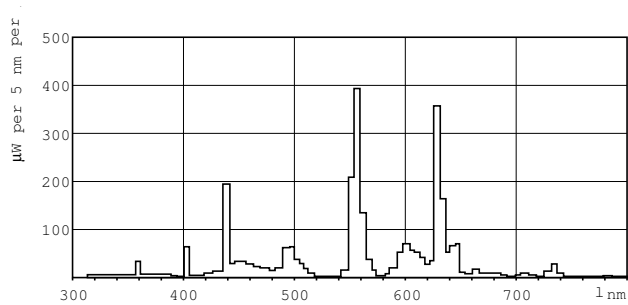

T5 High Output

F39T5/841/HO/ALTO 40PK

Philips T5 HO lamps are environmentally-responsible, ultra-slim and have extraordinary light output and longer life.

Product data

General Information	
Cap-Base	G5 [G5]
Life to 50% Failures Preheat (Nom)	30000 h
Features	HO Alto® [High Output Alto]
System Description	High Output (HO)
LSF Preheat 2000 h Rated	99 %
LSF Preheat 4000 h Rated	99 %
LSF Preheat 6000 h Rated	99 %
LSF Preheat 8000 h Rated	99 %
LSF Preheat 16000 h Rated	97 %
LSF Preheat 20000 h Rated	84 %
Light Technical	
Color Code	841 [CCT of 4100K]
Initial lumen (Nom)	3500 lm
Luminous Flux (Rated) (Nom)	3100 lm
Color Designation	Cool White (CW)
Luminous Efficacy (@ Max Lumen, Rated) (Nom)	92 lm/W
Correlated Color Temperature (Nom)	4100 K
Luminous Efficacy (rated) (Nom)	82 lm/W
Color Rendering Index (Max)	85
Color Rendering Index (Min)	80
Color Rendering Index (Nom)	82
LLMF 2000 h Rated	96 %
LLMF 4000 h Rated	95 %

LLMF 6000 h Rated	94 %
LLMF 8000 h Rated	93 %
LLMF 12000 h Rated	92 %
LLMF 16000 h Rated	91 %
LLMF 20000 h Rated	90 %
Operating and Electrical	
Power (Rated) (Nom)	38.0 W
Lamp Current (Nom)	0.325 A
Temperature	
Design Temperature (Nom)	35 °C
Controls and Dimming	
Dimmable	Yes
Mechanical and Housing	
Cap-Base Information	Green [Green Cap]
Approval and Application	
Energy Efficiency Label (EEL)	A
Mercury (Hg) Content (Nom)	1.4 mg
Product Data	
Order product name	39W/841 Min Bipin T5 HO ALTO UNP

Warnings and Safety

- Lamp contains mercury. Manage in Accord with Disposal Laws. See: www.lamprecycle.org or 1-800-555-0050

Dimensional drawing

Product	D (max)	A (max)	B (max)	B (min)	C (max)
39W/841 Min Bipin T5 HO	17 mm	849.0 mm	856.1 mm	853.7 mm	863.2 mm
ALTO UNP					

TL5 HO F39T5/841 HO Alto

Photometric data

Lightcolor /840

Lightcolor /840

T5 High Output

Lifetime

MASTER TL5 HO/ActiViva Life Expectancy 3 h cycle

MASTER TL5 HO/ActiViva Life Expectancy 12 h cycle