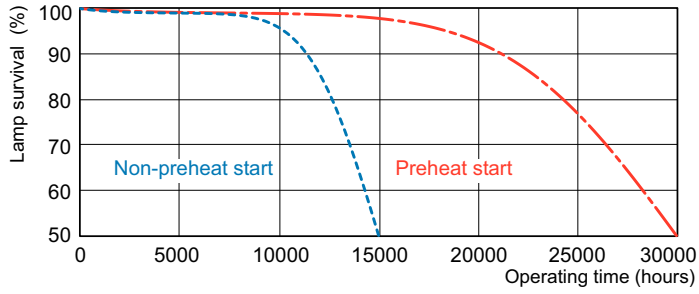

T5 High Output

F39T5/841/HO/ALTO 40PK

Philips T5 HO lamps are environmentally-responsible, ultra-slim and have extraordinary light output and longer life.

Product data

General Information	
Cap-Base	G5 [G5]
Life to 50% Failures Preheat (Nom)	30000 h
Features	HO Alto® [High Output Alto]
System Description	High Output (HO)
LSF Preheat 2000 h Rated	99 %
LSF Preheat 4000 h Rated	99 %
LSF Preheat 6000 h Rated	99 %
LSF Preheat 8000 h Rated	99 %
LSF Preheat 16000 h Rated	97 %
LSF Preheat 20000 h Rated	84 %
Light Technical	
Color Code	841 [CCT of 4100K]
Initial lumen (Nom)	3500 lm
Luminous Flux (Rated) (Nom)	3100 lm
Color Designation	Cool White (CW)
Luminous Efficacy (@ Max Lumen, Rated) (Nom)	92 lm/W
Correlated Color Temperature (Nom)	4100 K
Luminous Efficacy (rated) (Nom)	82 lm/W
Color Rendering Index (Max)	85
Color Rendering Index (Min)	80
Color Rendering Index (Nom)	82
LLMF 2000 h Rated	96 %
LLMF 4000 h Rated	95 %

TL5 HO F39T5/841 HO Alto

Photometric data

Lightcolor /840

Lightcolor /840

T5 High Output

Lifetime

MASTER TL5 HO/ActiViva Life Expectancy 3 h cycle

MASTER TL5 HO/ActiViva Life Expectancy 12 h cycle