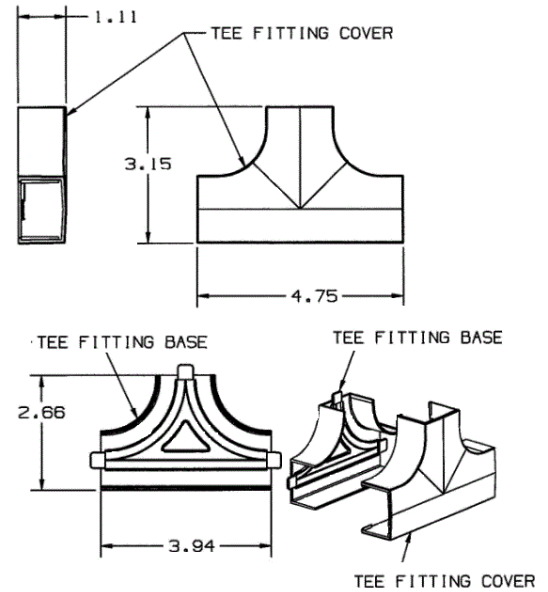

Raceway
Non-Metallic Raceway
PL1 LANTrak® (Latching) Tee Cover

HUBBELL

Features

- Full capacity 1¼ in. bend radius tee.

Ordering Information

Description	Color	UPC Number	Catalog Number
Tee Cover	Office White	783585090368	PL1TC

Listings

UL Listed
CSA Certified

Specifications

Height	3.15"
Width	4.75"
Length	1.11"

Online Resources

Customer Use Drawing
eCatalog
Installation Instructions

Dimensions in Inches (mm)

Hubbell Wiring Device-Kellems • Hubbell Incorporated (Delaware) • 40 Waterview Drive • Shelton, CT 06484