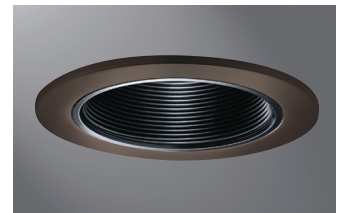

993TBZ
Tuscan Bronze Trim with
Black Baffle

993
Coilex® Baffle Trim

4" TRIMS

Note: Specifications and Dimensions subject to change without notice.

Visit our web site at www.cooperlighting.com

Customer First Center 1121 Highway 74 South Peachtree City, GA 30269 770.486.4800 FAX 770.486.4801
Cooper Lighting 5925 McLaughlin Rd. Mississauga, Ontario, Canada L5R 1B8 905.507.4000 FAX 905.568.7049

ADV110511
rev 5/25/2011