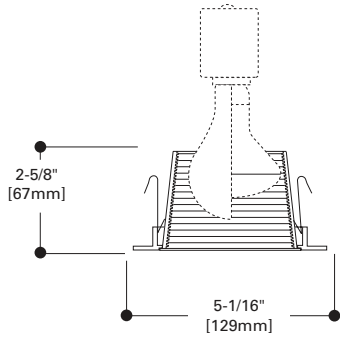

DESCRIPTION

Coilex® Baffle trim for 4" H99 incandescent family and H470 CFL family of recessed housings. Die cast trim ring is available in a variety of finishes. Polymer Coilex® baffle is available in white and black. Three "cat's paw" springs secure trim in housing.

SPECIFICATION FEATURES

Die cast aluminum trim ring available in Matte White, Polished Brass, Satin Nickel, Antique Copper or Tuscan Bronze finishes. Baffle available in either white or black.

993 is designed for use with the following small aperture housings;

- Incandescent Housing
  - H99TAT - 40W R16, 50W R20, 50W PAR20
  - H99TAT - 40W R16, 50W R20, 50W PAR20
  - H99ICAT - 30W R20, 35W PAR20
    (50W PAR20, 50W R20 With H1999 Socket Extender)
- Compact Fluorescent Housing
  - H470ICAT - 13W Triple Twin Tube, 4-pin CFL
  - H470RICAT - 13W Triple Twin Tube, 4-pin CFL