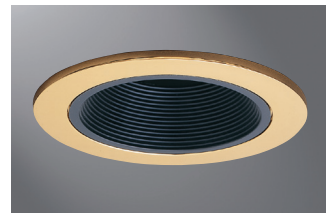

DESCRIPTION

Coilex® Baffle trim for 4" H99 incandescent family and H470 CFL family of recessed housings. Die cast trim ring is available in a variety of finishes. Polymer Coilex® baffle is available in white and black. Three "cat's paw" springs secure trim in housing.

SPECIFICATION FEATURES

Die cast aluminum trim ring available in Matte White, Polished Brass, Satin Nickel, Antique Copper or Tuscan Bronze finishes. Baffle available in either white or black.

993 is designed for use with the following small aperture housings;

Trim

- 993P= Black Baffle, White Trim Ring
- 993W= White Baffle, White Trim Ring
- 993PB= Black Baffle, Polished Brass Trim Ring
- 993SN= Black Baffle, Satin Nickel Trim Ring
- 993AC= Black Baffle, Antique Copper Trim Ring
- 993TBZ= Black Baffle, Tuscan Bronze Trim Ring

Accessory
H1999
Socket Extender

Catalog #		Type
Project		
Comments		Date
Prepared by		

993P
White Trim with Black Baffle

993W
White Trim with White Baffle

993PB
Polished Brass Trim with
Black Baffle

993SN
Satin Nickel Trim with
Black Baffle