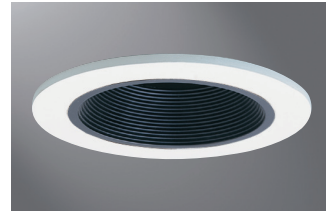

DESCRIPTION

Coilex® Baffle trim for 4" H99 incandescent family and H470 CFL family of recessed housings. Die cast trim ring is available in a variety of finishes. Polymer Coilex® baffle is available in white and black. Three "cat's paw" springs secure trim in housing.

SPECIFICATION FEATURES

Die cast aluminum trim ring available in Matte White, Polished Brass, Satin Nickel, Antique Copper or Tuscan Bronze finishes. Baffle available in either white or black.

993 is designed for use with the following small aperture housings;

Trim

- 993P= Black Baffle, White Trim Ring
- 993W= White Baffle, White Trim Ring
- 993PB= Black Baffle, Polished Brass Trim Ring
- 993SN= Black Baffle, Satin Nickel Trim Ring
- 993AC= Black Baffle, Antique Copper Trim Ring
- 993TBZ= Black Baffle, Tuscan Bronze Trim Ring

Accessory
H1999
Socket Extender

Catalog #		Type
Project		
Comments		Date
Prepared by		

993P
White Trim with Black Baffle

993W
White Trim with White Baffle

993PB
Polished Brass Trim with
Black Baffle

993SN
Satin Nickel Trim with
Black Baffle