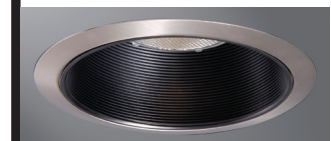

### DESCRIPTION

Coilex® Baffle trim in the 6" trim family for use in recessed downlighting. Compatible for use in Halo and other housings.

Catalog #		Type
Project		
Comments		Date
Prepared by		

### SPECIFICATION FEATURES

- Black or white phenolic Coilex baffle with white metal trim ring
- Removable trim ring
- Accessories available: TRM6 designer trim rings, OT403 oversized trim ring
- Coil spring retention

Compatible with Halogen, Incandescent, LED\* or CFL\* lamps.

**310W**  
White Trim, White Baffle

**310P**  
White Trim, Black Baffle

**310SN**  
Satin Nickel Trim, Black Baffle

**310TBZ**  
Tuscan Bronze Trim, Black Baffle

### ORDERING INFORMATION

SAMPLE NUMBER: 310W

Trim	Finish
310W= 6" White Baffle, White Trim	WH=White
310P= 6" Black Baffle, White Trim	WH=White
310SN= 6" Black Baffle, Satin Nickel Trim	SN=Satin Nickel
310TBZ= 6" Black Baffle, Tuscan Bronze Trim	TBZ=Tuscan Bronze