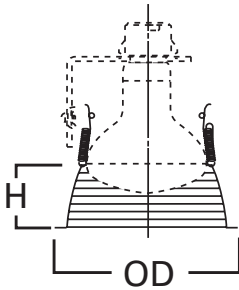

#### Dimensions:

H: 3-1/16" [78mm]  
OD: 7-1/4" [184mm]

Housings	Max Lamp Compatibility
H7ICT H7RICT	50W PAR30S, 75W PAR30L, 45W BR38, 65W BR30, 75W R30, 85W BR40
H7ICAT H7RICAT	50W PAR30S, 75W PAR30L, 45W PAR38, 65W BR30, 85W BR40
E7ICAT E7RICAT	75W PAR30S, 75W PAR30L, 90W PAR38, 65W BR30, 90W BR40, 75W R30, 100W R40
H7UICAT	50W PAR30S, 75W PAR30L, 65W BR30
H27ICAT H27RICAT E27ICAT E27RICAT	75W PAR30S, 75W PAR30L, 65W BR30, 75W R30
H7T H7TCP H7RT	75W PAR30S, 75W PAR30L, 65W BR30, 75W R30
E7TAT E7RTAT	75W PAR30S, 75W PAR30L, 65W BR30
H27T H27RT E27TAT E27RTAT	75W PAR30S, 75W PAR30L, 65W BR30