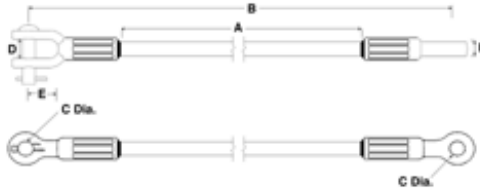

[Catalog Home](#)

Product Datasheet

CHANCE

GS16024CE -- Guy Strain

Guy Strain ; 16,000 lbs.; Clevis - Eye

Product Specifications

Product Type	Guy Strain
Strength Rating	16,000 lbs. (7258 kg)
End Fitting	Clevis - Eye
Hardware Included	Clevis pin, cotter key
Dimension A	24" (610 mm)
Dimension B	32" (813 mm)
Dimension C	5/8" (16 mm)
Dimension D	.88" (22 mm)
Dimension E	1.38" (35 mm)
Material Type	Non-Standard
UPC Code	096359036975
Standard Package	10
Standard Package Unit	EA
Min Order Qty	10
Weight / Ea.	4.9 Lbs