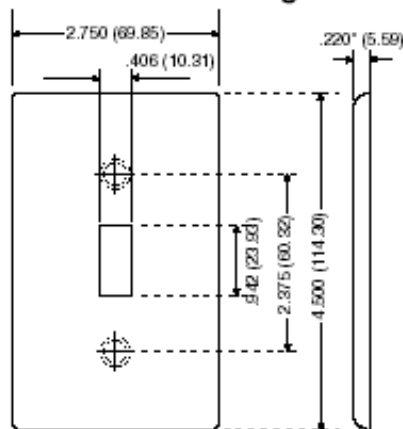

Item Description

3-Gang Toggle Device Switch Wallplate, Standard Size, Thermoset, Device Mount - Ivory

Technical Information

Product Features

Type: Standard Size

Gang: 3

Material: Thermoset Plastic

Color: Ivory

Mount: Device

Standards and Certifications: UL/CSA

UPC Code: 07847715138

Country Of Origin: United States

Dimensional Diagram

3-GANG Width = 6.38" (161.9mm)

SPECIFICATION SUBMITTAL

JOB NAME:	CATALOG NUMBERS:	
<input type="text"/>	<input type="text"/>	<input type="text"/>
JOB NUMBER:	<input type="text"/>	<input type="text"/>