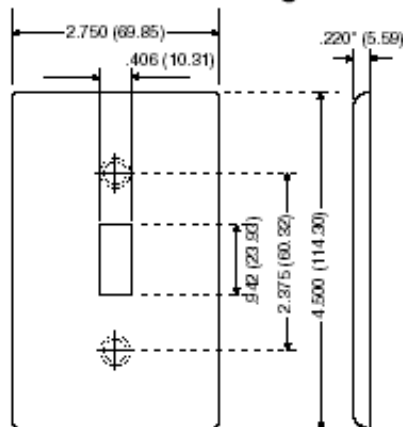

Item Description

1-Gang Toggle Device Switch Wallplate, Standard Size, 302 Stainless Steel, Device Mount, Stainless Steel, Brushed Finish

Technical Information

Product Features

Type: Standard Size

Gang: 1

Material: 302 Stainless Steel

Color: Stainless Steel

Mount: Device

Standards and Certifications: UL/CSA

Warranty: 10-Year Limited

Color: N/A Stainless Steel

UPC Code: 07847742800

Dimensional Diagram

SPECIFICATION SUBMITTAL