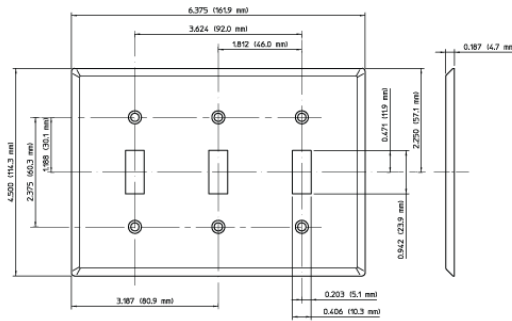

SPECIFICATION SUBMITTAL

JOB NAME:	CATALOG NUMBERS:	
____	____	____
JOB NUMBER:	____	____