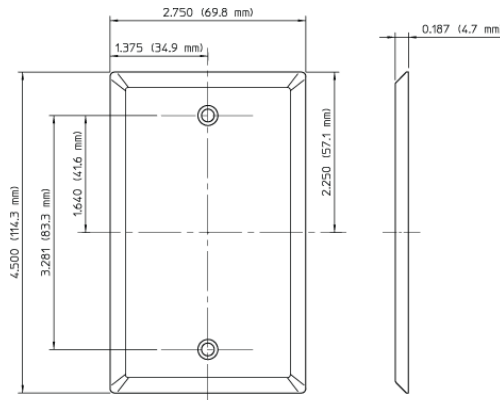

SPECIFICATION SUBMITTAL

JOB NAME:	CATALOG NUMBERS:	
____	____	____
JOB NUMBER:	____	____