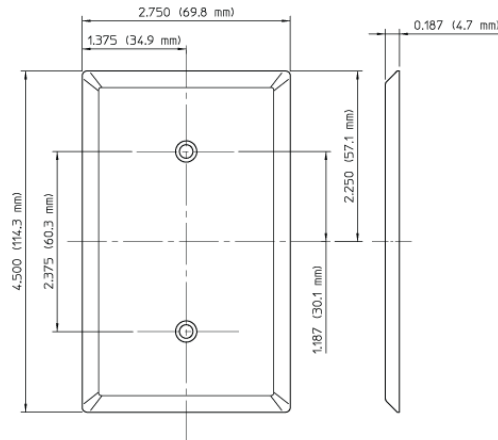

SPECIFICATION SUBMITTAL

JOB NAME:	CATALOG NUMBERS:	
____	____	____
JOB NUMBER:	____	____