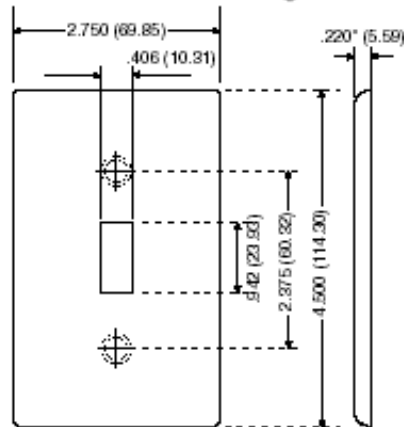

Item Description

6-Gang Toggle Device Switch Wallplate, Standard Size, Type 302 Stainless Steel, Device Mount - STAINLESS STEEL

Technical Information

Product Features

Type: Standard Size

Gang: 6

Material: 302 Stainless Steel

Color: Brushed Stainless Steel

Mount: Device

Standards and Certifications: UL/CSA

Warranty: 10-Year Limited

Color: **N/A** Brushed Stainless Steel

UPC Code: 07847743160

Country Of Origin: Mexico

Dimensional Diagram

6-GANG Width = 11.81" (300.0mm)

SPECIFICATION SUBMITTAL

JOB NAME:	CATALOG NUMBERS:	
<input type="text"/>	<input type="text"/>	<input type="text"/>
JOB NUMBER:	<input type="text"/>	<input type="text"/>

Leviton Manufacturing Co., Inc.