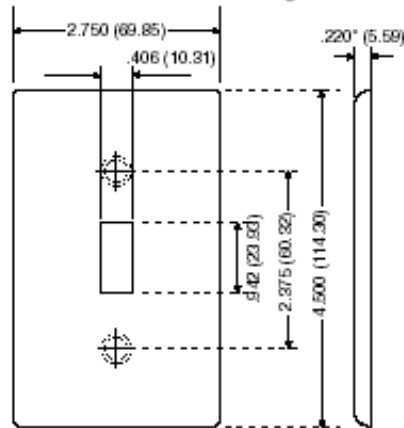

Item Description

6-Gang Toggle Device Switch Wallplate, Standard Size, Thermoset, Device Mount - Brown

Technical Information

Product Features

Type: Standard Size

Gang: 6

Material: Thermoset Plastic

Color: Brown

Mount: Device

Standards and Certifications: UL/CSA

UPC Code: 07847743700

Country Of Origin: United States

Dimensional Diagram

6-GANG Width = 11.81" (300.0mm)

SPECIFICATION SUBMITTAL

JOB NAME:	CATALOG NUMBERS:	
<input type="text"/>	<input type="text"/>	<input type="text"/>
JOB NUMBER:	<input type="text"/>	<input type="text"/>