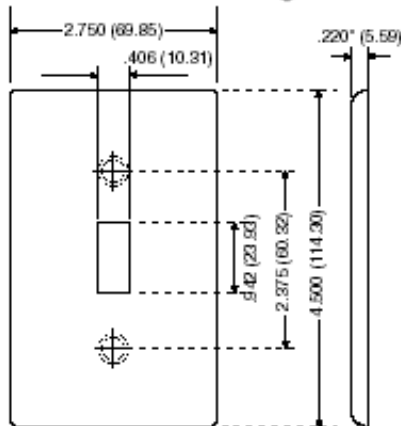

### Product Features

**Type:** Standard Size

**Gang:** 5

**Material:** Thermoset Plastic

**Color:** Ivory

**Mount:** Device

**Standards and Certifications:** UL/CSA

**UPC Code:** 07847743990

## Dimensional Diagram

5-GANG Width = 10.0" (254.0mm)