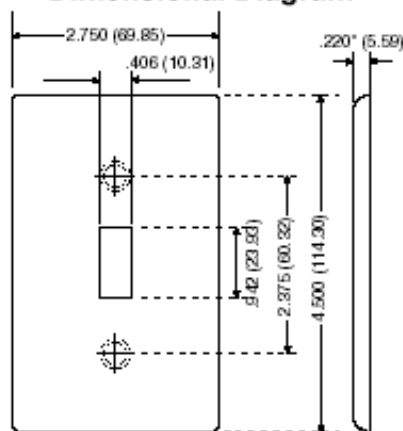

Item Description

3-Gang Toggle Device Switch Wallplate, Standard Size, Thermoset, Device Mount - White

Technical Information

Product Features

Type: Standard Size

Gang: 3

Material: Thermoset Plastic

Color: White

Mount: Device

Standards and Certifications: UL/CSA

Color: White

UPC Code: 07847744380

Country Of Origin: United States

Dimensional Diagram

3-GANG Width = 6.38" (161.9mm)

SPECIFICATION SUBMITTAL