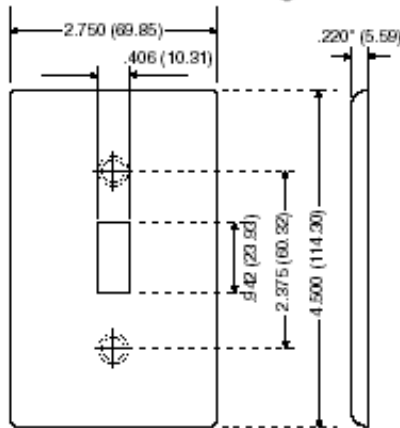

Item Description

5-Gang Toggle Device Switch Wallplate, Standard Size, Thermoset, Device Mount - White

Technical Information

Product Features

Type: Standard Size

Gang: 5

Material: Thermoset Plastic

Color: White

Mount: Device

Standards and Certifications: UL/CSA

Color: White

UPC Code: 07847744450

Country Of Origin: United States

Dimensional Diagram

5-GANG Width = 10.0" (254.0mm)

SPECIFICATION SUBMITTAL