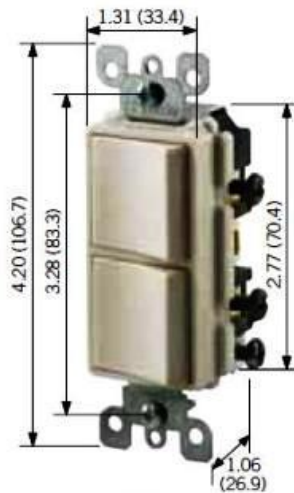

Technical Information

Product Features

Grounding: Grounding

Feature: Single-Pole / Single-Pole

Amperage: 15 A

Voltage: 120/277 VAC

HP Rating: 1/2HP-120V 2HP-240V-277V

Max. Amperage: 12 Amp

Termination: Side

Actuator Material: Thermoplastic

Body Material: Thermoplastic

Strap Material: Steel

Color: Ivory

Standards and Certifications: UL/CSA

Warranty: 2 Year Limited

5634-T