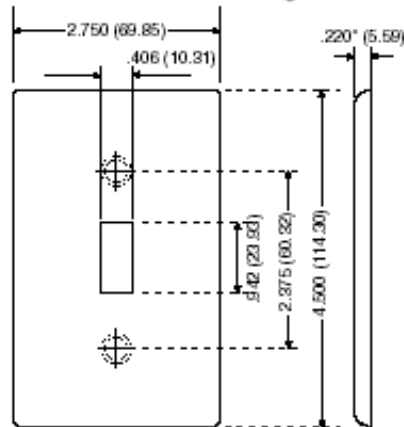

Item Description

6-Gang Decora/GFCI Device Decora Wallplate/Faceplate, Standard Size, Thermoset, Device Mount - Ivory

Technical Information

Product Features

Type: Standard Size

Gang: 6

Material: Thermoset Plastic

Color: Ivory

Mount: Device

Standards and Certifications: UL/CSA

UPC Code: 07847762234

Country Of Origin: United States

Dimensional Diagram

6-GANG Width = 11.81" (300.0mm)

SPECIFICATION SUBMITTAL