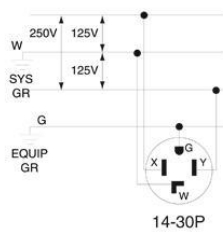

Dimensional Diagram

SPECIFICATION SUBMITTAL

JOB NAME:	CATALOG NUMBERS:	
____	____	____
JOB NUMBER:	____	____

Leviton Manufacturing Co., Inc.

201 North Service Road, Melville, NY 11747

Teléfono: +1-800-323-8920 · FAX: +1-800-832-9538 · Tech Line (8:30AM-7:30PM E.S.T. Monday-Friday): +1-800-824-3005

Leviton Manufacturing of Canada, Ltd.

165 Hymus Boulevard, Pointe Claire, Quebec H9R 1E9 · Telephone: +1-800-469-7890 ·

FAX: +1-800-824-3005 · www.leviton.com/canada

Leviton S. de R.L. de C.V.

Lago Tana 43, Mexico DF, Mexico CP 11290 · Tel.: (+52)55-5082-1040 · FAX: (+52)5386-

1797 · www.leviton.com.mx

Visit our Website at: www.leviton.com

© 2018 Leviton Manufacturing Co., Inc. Todos los derechos reservados. Subject to change without notice.

Leviton has a global presence.

If you would like to know where your local Leviton office is located please go to:

www.leviton.com/international/contacts/