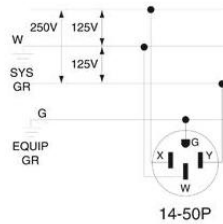

Dimensional Diagram

SPECIFICATION SUBMITTAL

JOB NAME:	CATALOG NUMBERS:	
____	____	____
JOB NUMBER:	____	____

Leviton Manufacturing Co., Inc.

201 North Service Road, Melville, NY 11747

Teléfono: +1-800-323-8920 · FAX: +1-800-832-9538 · Tech Line (8:30AM-7:30PM E.S.T. Monday-Friday): +1-800-824-3005

Leviton Manufacturing of Canada, Ltd.

165 Hymus Boulevard, Pointe Claire, Quebec H9R 1E9 · Telephone: +1-800-469-7890 ·

FAX: +1-800-824-3005 · www.leviton.com/canada

Leviton S. de R.L. de C.V.

Lago Tana 43, Mexico DF, Mexico CP 11290 · Tel.: (+52)55-5082-1040 · FAX: (+52)5386-

1797 · www.leviton.com.mx

Visit our Website at: www.leviton.com

© 2018 Leviton Manufacturing Co., Inc. Todos los derechos reservados. Subject to change without notice.

Leviton has a global presence.

If you would like to know where your local Leviton office is located please go to:

www.leviton.com/international/contacts/