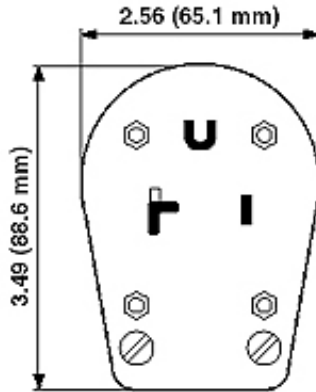

Dimensional Diagram

SPECIFICATION SUBMITTAL

JOB NAME:	CATALOG NUMBERS:	
____	____	____
JOB NUMBER:	____	____

Leviton Manufacturing Co., Inc.

201 North Service Road, Melville, NY 11747

Teléfono: +1-800-323-8920 · FAX: +1-800-832-9538 · Tech Line (8:30AM-7:30PM E.S.T. Monday-Friday): +1-800-824-3005

Leviton Manufacturing of Canada, Ltd.

165 Hymus Boulevard, Pointe Claire, Quebec H9R 1E9 · Telephone: +1-800-469-7890 ·

FAX: +1-800-824-3005 · www.leviton.com/canada

Leviton S. de R.L. de C.V.

Lago Tana 43, Mexico DF, Mexico CP 11290 · Tel.: (+52)55-5082-1040 · FAX: (+52)5386-

1797 · www.leviton.com.mx

Visit our Website at: www.leviton.com

© 2018 Leviton Manufacturing Co., Inc. Todos los derechos reservados. Subject to change without notice.

Leviton has a global presence.

If you would like to know where your local Leviton office is located please go to:

www.leviton.com/international/contacts/