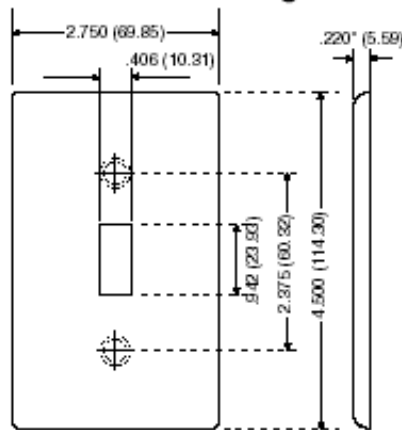

Item Description

1-Gang No Device Blank Wallplate, Standard Size, Thermoset, Box Mount - White

Technical Information

Product Features

Type: Standard Size

Gang: 1

Material: Thermoset Plastic

Color: White

Mount: Box

Standards and Certifications: UL/CSA

Color: White

UPC Code: 07847777299

Country Of Origin: United States

Dimensional Diagram

SPECIFICATION SUBMITTAL

JOB NAME:	CATALOG NUMBERS:	
<input type="text"/>	<input type="text"/>	<input type="text"/>
JOB NUMBER:	<input type="text"/>	<input type="text"/>