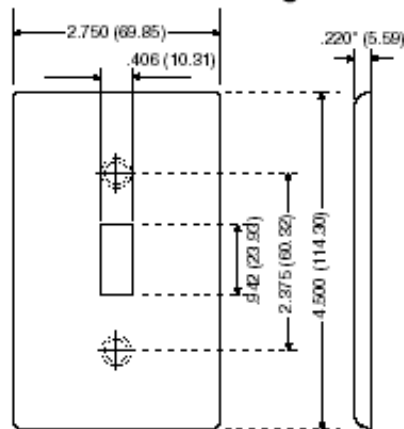

Item Description

8-Gang Toggle Device Switch Wallplate, Standard Size, 302 Stainless Steel, Device Mount, - Stainless Steel

Technical Information

Product Features

Type: Standard Size

Gang: 8

Material: 302 Stainless Steel

Color: Stainless Steel

Mount: Device

Standards and Certifications: UL/CSA

Warranty: 10-Year Limited

Color: N/A Stainless Steel

UPC Code: 07847730949

Country Of Origin: Mexico

Dimensional Diagram

8-GANG Width = 15.43" (392.0mm)

SPECIFICATION SUBMITTAL

JOB NAME:	CATALOG NUMBERS:	
<input type="text"/>	<input type="text"/>	<input type="text"/>
JOB NUMBER:	<input type="text"/>	<input type="text"/>

Leviton Manufacturing Co., Inc.