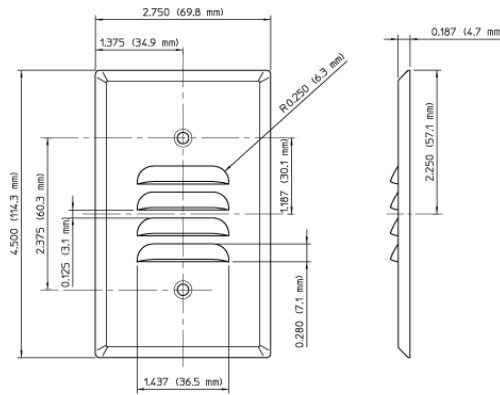

SPECIFICATION SUBMITTAL

JOB NAME:		CATALOG NUMBERS:	
____		____	____
JOB NUMBER:		____	____