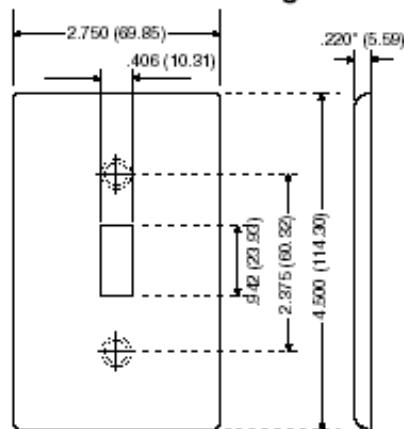

### Product Features

**Type:** Standard Size

**Gang:** 7

**Material:** Painted Metal

**Color:** Ivory

**Mount:** Device

**Standards and Certifications:** UL/CSA

**UPC Code:** 07847730955

## Dimensional Diagram

7-GANG Width = 13.62" (346.0mm)