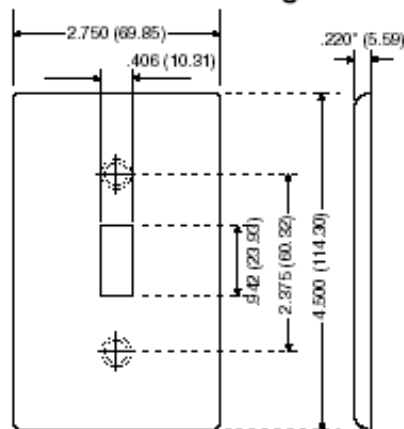

Color: White

UPC Code: 07847735225

Country Of Origin: Mexico

Item Description

8-Gang Toggle Device Switch Wallplate, Standard Size, Painted Metal, Device Mount - White

Technical Information

Product Features

Type: Standard Size

Gang: 8

Material: Painted Metal

Color: White

Mount: Device

Standards and Certifications: UL/CSA

Dimensional Diagram

8-GANG Width = 15.43" (392.0mm)