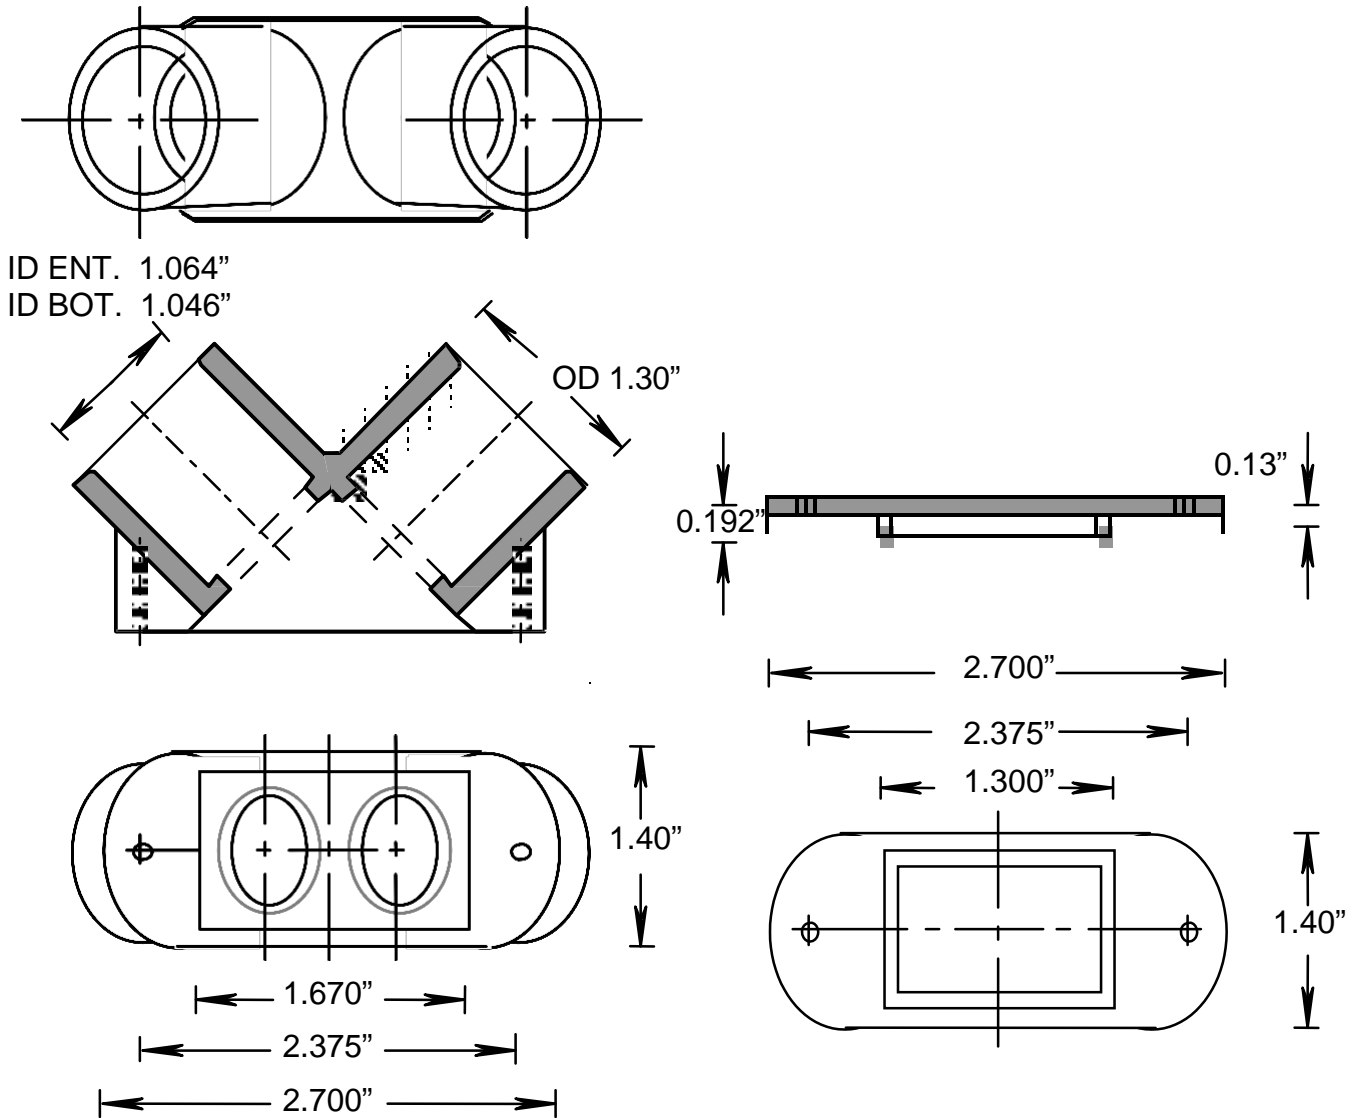

RIGID PVC CONDUIT FITTINGS - KRALOY

**ISSUE DATE:**  
**DATE D'EMISSION:** 2004 01 15

PULL ELBOWS, 78385 78386,178056

**SUPERCEDES:**  
**REPLACE:** 2002 06 20

**PACKAGE LIST**

DESCRIPTION	PART NUMBER	SIZE	QUANTITY
PULL ELBOW BODY AND COVER	097498	3/4" (1/2")	1
PAN COMB SCREW (SELF TAB)	072524	8 X 7/16	2
NEOPRENE GASKET FOR PULL ELBOW	072245	-	1
REDUCER BUSHING	097554	3/4 X 1/2	2

PACKED IN 5" X 8" POLY BAGS