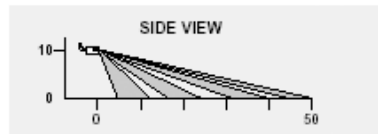

Item Description

500W, 120 Volt AC 60Hz, PIR, 110 Degree, 2500 Sq. Ft. Coverage, Outdoor Occupancy Sensor, Residential Grade - White

Color: White

UPC Code: 07847704624

Field of View (in feet)

SPECIFICATION SUBMITTAL