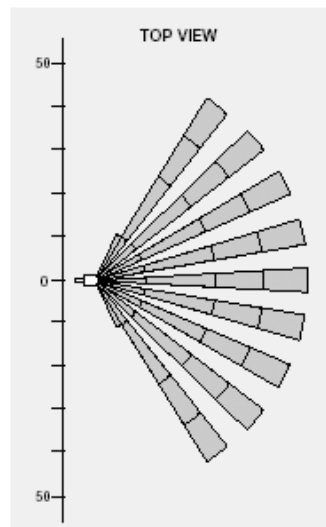

Item Description

500W, 120 Volt AC 60Hz, PIR, 110 Degree, 2500 Sq. Ft. Coverage, Outdoor Occupancy Sensor, Residential Grade - White

Color: White

UPC Code: 07847704624

Field of View (in feet)

SPECIFICATION SUBMITTAL