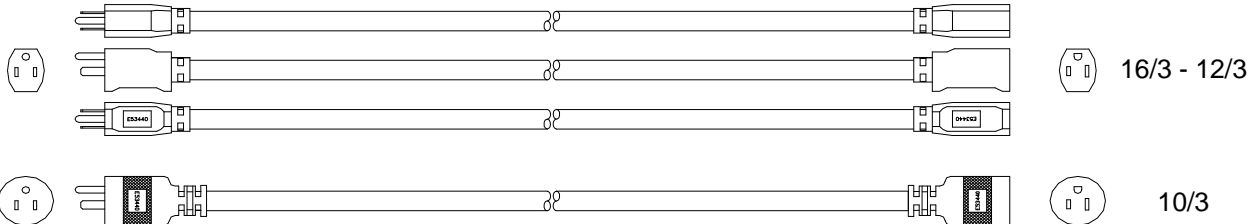

**CATALOG NUMBER:** See table below  
**DESCRIPTION:** POLAR/SOLAR® extension cord with power indicator light in the cord connector  
**APPROVALS:** UL Listed and CSA Certified (16-12 ga) Outdoor Use Cord Set

**CONSTRUCTION PARAMETERS:**

Cable type: SJEOOW, see table below for gauge  
 Cable jacket material: TPE, yellow  
 Cord rating: Hard Usage per the National Electrical Code  
 Cable legend type: Indent print

Attachment plug configuration: NEMA 5-15P  
 Cord connector configuration: NEMA 5-15R  
 Plug and connector material: Clear PVC, with neon power indicator lamp in the connector

**ELECTRICAL AND ENVIRONMENTAL PROPERTIES:**

Cable temperature rating: -50 to +105 °C  
 Nominal operating voltage: 125 VAC  
 Maximum operating current: See table below

Catalog no.	Gauge	Length	Current rating	Case qty	UPC
12870002	16/3	25 ft	13A	12	0 29892 01287 8
12880002		50 ft		12	0 29892 01288 5
12890002		100 ft	10A	6	0 29892 01289 2
14840002	14/3	10 ft	15A	24	0 29892 01484 1
14870002		25 ft		12	0 29892 01487 2
14880002		50 ft		6	0 29892 01488 9
14890002		100 ft		13A	6
16870002	12/3	25 ft	15A	12	0 29892 01687 6
16880002		50 ft		6	0 29892 01688 3
16890002		100 ft		4	0 29892 01689 0
17870002	10/3	25 ft		6	0 29892 01787 3
17880002		50 ft		4	0 29892 01788 0
17890002		100 ft		3	0 29892 01789 7