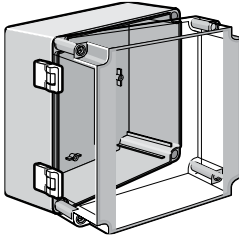

TOP VIEW

SECTION C-C

TOP VIEW WITH COVER REMOVED

TOP VIEW WITH COVER REMOVED (WHEN L=250)

Self-tapping Brass Inserts fit into molded pads in the bottom of the enclosure. Inserts have an M2 internal machine screw thread and M4 self-tapping external thread.

BULLETIN: Q41Y

Catalog Number	Description	Qty. Pkg.
QEBI	M2 thread inserts	4

HINGE KIT

Includes two polyamid hinges, eight M4 self-tapping zinc-plated screws, eight flat washers and drilling template. Use on all QLINE E enclosures.