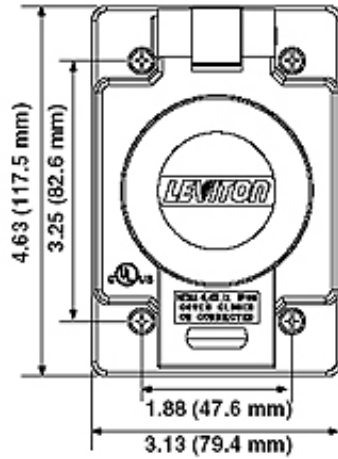

Device Type: Locking Outlet

Environmental Specifications

Environment: Wet

UPC Code: 07847706564

Country Of Origin: Mexico

NEMA:
L6-15R

Dimensional Diagram

Wiring Diagram