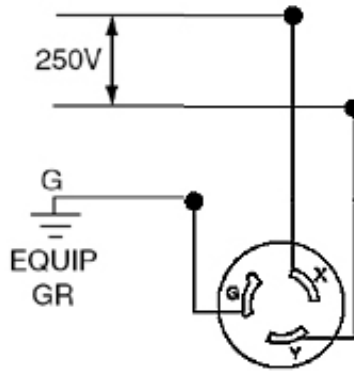

Device Type: Locking Outlet

Environmental Specifications

Environment: Wet

UPC Code: 07847706564

Country Of Origin: Mexico

NEMA:
L6-15R

Dimensional Diagram

Wiring Diagram