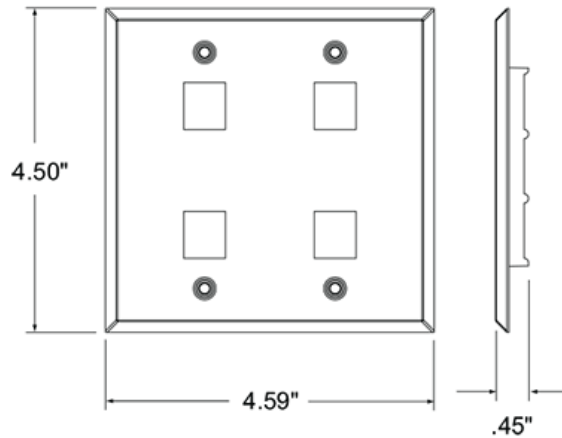

43080-2S4

UPC Code: 07847739503

Country Of Origin: Taiwan

Brand Features

Leviton single-gang and dual-gang stainless-steel wallplates offer field-configurable flexibility, and accept QuickPort snap-in connectors and adapters to support a variety of commercial and residential applications. Available in several port configurations; the single-gang wallplate comes with 1, 2, 3, 4, or 6 ports, and the dual-gang version comes with 2, 4, 6, 8, or 12 ports. Use different colored QuickPort connectors and adapters for easy port identification.

Item Description

Stainless Steel QuickPort Wallplate, Dual Gang, 4-Port

Features and Benefits

- Compatible with all individual QuickPort connectors and adapters
- Fits standard NEMA electrical boxes
- Individual port configurability allows specification flexibility
- Brushed stainless-steel finish

43080-2S4

SPECIFICATION SUBMITTAL

JOB NAME: <input style="width: 95%; height: 20px;" type="text"/>	CATALOG NUMBERS: <input style="width: 95%; height: 20px;" type="text"/>	
JOB NUMBER: <input style="width: 95%; height: 20px;" type="text"/>	<input style="width: 95%; height: 20px;" type="text"/>	<input style="width: 95%; height: 20px;" type="text"/>