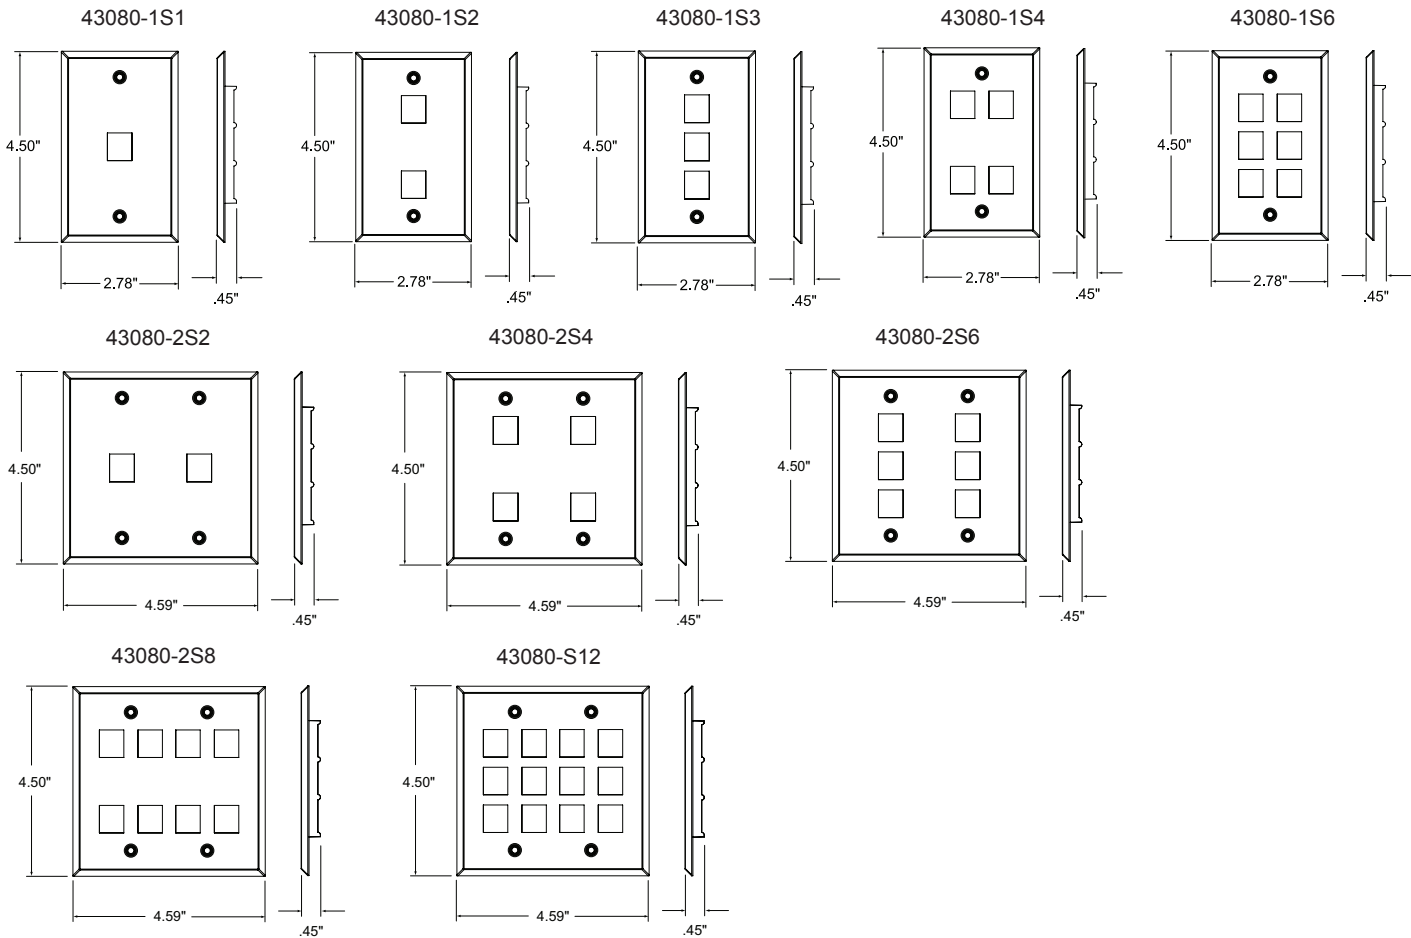

43080-xSx, 43080-S12

PART NUMBERS

Description	Part No.
Stainless-Steel QuickPort® Wallplate, 1 port, single gang	43080-1S1
Stainless-Steel QuickPort Wallplate, 2 ports, single gang	43080-1S2
Stainless-Steel QuickPort Wallplate, 3 ports, single gang	43080-1S3
Stainless-Steel QuickPort Wallplate, 4 ports, single gang	43080-1S4
Stainless-Steel QuickPort Wallplate, 6 ports, single gang	43080-1S6
Stainless-Steel QuickPort Wallplate, 2 ports, dual gang	43080-2S2
Stainless-Steel QuickPort Wallplate, 4 ports, dual gang	43080-2S4
Stainless-Steel QuickPort Wallplate, 6 ports, dual gang	43080-2S6
Stainless-Steel QuickPort Wallplate, 8 ports, dual gang	43080-2S8
Stainless-Steel QuickPort Wallplate, 12 ports, dual gang	43080-S12

Leviton Network Solutions
2222 - 222nd St. SE
Bothell, WA 98021-4416

Asia / Pacific
T +1.631.812.6228
E infoasean@leviton.com

Canada
T +1.514.954.1840
E pcservice@leviton.com

Caribbean
T +1.954.593.1896
E infocaribbean@leviton.com

China
T +852.2774.9876
E infochina@leviton.com

Colombia
T +57.1.743.6045
E infocolombia@leviton.com

tel 1-800-824-3005
tel +1-425-486-2222
appeng@leviton.com
www.leviton.com

Europe
T +33.6.8869.1380
E infoeurope@leviton.com

India / SAARC
T +971.4.886.4722
E infoindia@leviton.com

Mexico
T +52.55.5082.1040
E lsamarketing@leviton.com

Middle East & Africa
T +971.4.886.4722
E lmeinfo@leviton.com

South Korea
T +82.2.3273.9963
E infokorea@leviton.com