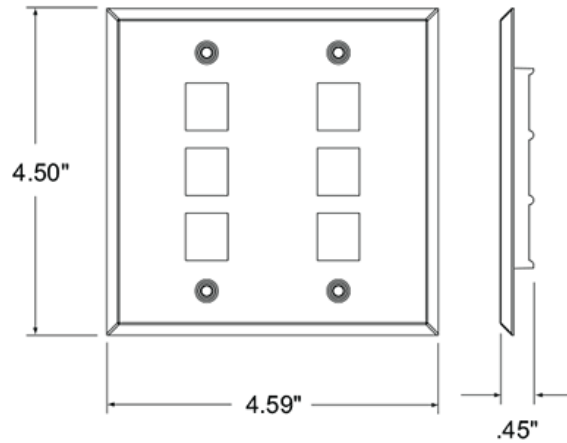

43080-2S6

UPC Code: 07847739504

Country Of Origin: Taiwan

Brand Features

Leviton single-gang and dual-gang stainless-steel wallplates offer field-configurable flexibility, and accept QuickPort snap-in connectors and adapters to support a variety of commercial and residential applications. Available in several port configurations; the single-gang wallplate comes with 1, 2, 3, 4, or 6 ports, and the dual-gang version comes with 2, 4, 6, 8, or 12 ports. Use different colored QuickPort connectors and adapters for easy port identification.

Item Description

Stainless Steel QuickPort Wallplate, Dual Gang, 6-Port

Features and Benefits

- Compatible with all individual QuickPort connectors and adapters
- Fits standard NEMA electrical boxes
- Individual port configurability allows specification flexibility
- Brushed stainless-steel finish

43080-2S6

SPECIFICATION SUBMITTAL

JOB NAME: <input style="width: 95%; height: 20px;" type="text"/>	CATALOG NUMBERS: <input style="width: 95%; height: 20px;" type="text"/>	
JOB NUMBER: <input style="width: 95%; height: 20px;" type="text"/>	<input style="width: 95%; height: 20px;" type="text"/>	<input style="width: 95%; height: 20px;" type="text"/>