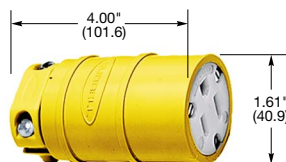

HBL5269C

HBL1547

HBL15W47

HBL5969VY

HBL5963VY

Dimensions in Inches (mm)

IP20 SUITABILITY

15A 125V
NEMA 5-15R
UL CSA
0.5 HP

20A 125V
NEMA 5-20R
UL CSA
1 HP

Connector Bodies

Insulgrip®

Description	Cord Diameter	Catalog Number	
Black and white nylon.	.230"-.720" (5.8-18.3)	HBL5269C	HBL5369C
Black and white, spring termination	.230"-.720" (5.8-18.3)	HBL5269CST	HBL5369CST
Blue and white nylon.	.230"-.720" (5.8-18.3)	HBL5269CBL	-
Black nylon extra large cord clamp.	.360"-.720" (9.1-18.3)	HBL5269EBK	HBL5369EBK
All black, spring termination	.230"-.720" (5.8-18.3)	HBL5269CBKST	HBL5369CBKST
Corrosion resistant yellow nylon.	.230"-.720" (5.8-18.3)	HBL52CM69C	HBL53CM69C

Note: See page A-48 for accessories.

Elastogrip®

Description	Cord Diameter	Catalog Number	
Yellow elastomer, dust tight. IP20 SUITABILITY.	.300"-.655" (7.6-16.6)	HBL1547	HBL1533
Yellow elastomer, watertight. IP20 and IP55 SUITABILITY.	.300"-.655" (7.6-16.6)	HBL15W47*	HBL15W33*
Yellow elastomer, watertight. IP65, 66, 67 SUITABILITY.	.375"-.625" (9.5-15.9)	HBL15W47A	HBL15W33A

Valise®

IP20 SUITABILITY

Description	Cord Diameter	Catalog Number	
Yellow nylon.	.220"-.660" (5.6-16.8)	HBL5969VY	HBL5369VY
Black nylon.	.220"-.660" (5.6-16.8)	HBL5969VBLK	HBL5369VBK
Gray nylon.	.220"-.660" (5.6-16.8)	HBL5969VGY	-
Orange nylon, sold in bulk pack of 50.	.220"-.660" (5.6-16.8)	HBL515CVO	-
Insulation displacement terminals, black nylon.	.230"-.360" (5.8-9.1)	HBL5963VBK	-
Insulation displacement terminals, yellow nylon.	.230"-.360" (5.8-9.1)	HBL5963VY	-