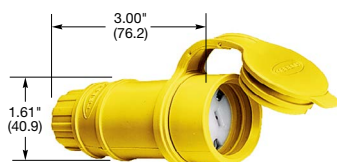

HBL5269C

HBL1547

HBL15W47

HBL5969VY

HBL5963VY

Dimensions in Inches (mm)

IP20 SUITABILITY

15A 125V
NEMA 5-15R
UL CSA
0.5 HP

20A 125V
NEMA 5-20R
UL CSA
1 HP

Connector Bodies

Insulgrip®

Description	Cord Diameter	Catalog Number	
Black and white nylon.	.230"-.720" (5.8-18.3)	HBL5269C	HBL5369C
Black and white, spring termination	.230"-.720" (5.8-18.3)	HBL5269CST	HBL5369CST
Blue and white nylon.	.230"-.720" (5.8-18.3)	HBL5269CBL	-
Black nylon extra large cord clamp.	.360"-.720" (9.1-18.3)	HBL5269EBK	HBL5369EBK
All black, spring termination	.230"-.720" (5.8-18.3)	HBL5269CBKST	HBL5369CBKST
Corrosion resistant yellow nylon.	.230"-.720" (5.8-18.3)	HBL52CM69C	HBL53CM69C

Note: See page A-48 for accessories.

Elastogrip®

Description	Cord Diameter	Catalog Number	
Yellow elastomer, dust tight. IP20 SUITABILITY.	.300"-.655" (7.6-16.6)	HBL1547	HBL1533
Yellow elastomer, watertight. IP20 and IP55 SUITABILITY.	.300"-.655" (7.6-16.6)	HBL15W47*	HBL15W33*
Yellow elastomer, watertight. IP65, 66, 67 SUITABILITY.	.375"-.625" (9.5-15.9)	HBL15W47A	HBL15W33A

Valise®

IP20 SUITABILITY

Description	Cord Diameter	Catalog Number	
Yellow nylon.	.220"-.660" (5.6-16.8)	HBL5969VY	HBL5369VY
Black nylon.	.220"-.660" (5.6-16.8)	HBL5969VBLK	HBL5369VBK
Gray nylon.	.220"-.660" (5.6-16.8)	HBL5969VGY	-
Orange nylon, sold in bulk pack of 50.	.220"-.660" (5.6-16.8)	HBL515CVO	-
Insulation displacement terminals, black nylon.	.230"-.360" (5.8-9.1)	HBL5963VBK	-
Insulation displacement terminals, yellow nylon.	.230"-.360" (5.8-9.1)	HBL5963VY	-