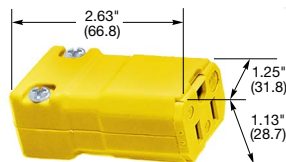

HBL5269C

HBL1547

HBL15W47

HBL5969VY

HBL5963VY

Dimensions in Inches (mm)

IP20 SUITABILITY

15A 125V
NEMA 5-15R
UL CSA
0.5 HP

20A 125V
NEMA 5-20R
UL CSA
1 HP

Connector Bodies

Insulgrip®

Description	Cord Diameter	Catalog Number	
Black and white nylon.	.230"-.720" (5.8-18.3)	HBL5269C	HBL5369C
Black and white, spring termination	.230"-.720" (5.8-18.3)	HBL5269CST	HBL5369CST
Blue and white nylon.	.230"-.720" (5.8-18.3)	HBL5269CBL	-
Black nylon extra large cord clamp.	.360"-.720" (9.1-18.3)	HBL5269EBK	HBL5369EBK
All black, spring termination	.230"-.720" (5.8-18.3)	HBL5269CBKST	HBL5369CBKST
Corrosion resistant yellow nylon.	.230"-.720" (5.8-18.3)	HBL52CM69C	HBL53CM69C

Note: See page A-48 for accessories.

Elastogrip®

Description	Cord Diameter	Catalog Number	
Yellow elastomer, dust tight. IP20 SUITABILITY.	.300"-.655" (7.6-16.6)	HBL1547	HBL1533
Yellow elastomer, watertight. IP20 and IP55 SUITABILITY.	.300"-.655" (7.6-16.6)	HBL15W47*	HBL15W33*
Yellow elastomer, watertight. IP65, 66, 67 SUITABILITY.	.375"-.625" (9.5-15.9)	HBL15W47A	HBL15W33A