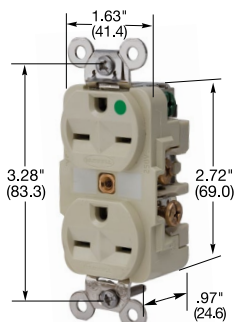

15 and 20 Ampere, 125 and 250 Volts

HBL8600I

HBL5262

HBL5362IWR

HBL5261

HBL5284

Dimensions in Inches (mm)

HBL® Extra Heavy Duty Max Hospital Grade Receptacles

15A 250V
NEMA 6-15R
UL CSA
1.5 HP

20A 250V
NEMA 6-20R
UL CSA
2 HP

Duplex	Color	Catalog Number	
Flush, thermoplastic polyester face, back and side wired.	Brown	HBL8600	HBL8400
	Ivory	HBL8600I	HBL8400I

Note: See page A-48 for accessories.
See section N for wallplates.

15A 125V
NEMA 5-15R
UL CSA
0.5 HP

20A 125V
NEMA 5-20R
UL CSA
1 HP

HBL® Extra Heavy Duty Max Specification Grade Receptacles

Duplex	Color	Catalog Number		
Flush, nylon face, back and side wired.	Black	HBL5262BK	HBL5362BK	
	Blue	—	HBL5362BL	
	Brown	HBL5262	HBL5362	
	Gray	HBL5262GY	HBL5362GY	
	Ivory	HBL5262I	HBL5362I	
	Red	HBL5262R	HBL5362R	
	White	HBL5262W	HBL5362W	
	Isolated ground ^A .	Gray	IG5262GY	IG5362GY
		Ivory	IG5262I	IG5362I
		Orange	IG5262	IG5362
Non-isolated ground, bulk pack of 100.	Red	IG5262R	IG5362R	
	White	—	IG5362W	
	Orange	—	HBL5362M4	
	Weather Resistant, flush, nylon face, back and side wired.	Black	HBL5262BKWR	HBL5362BKWR
		Brown	HBL5262WR	HBL5362WR
Gray		HBL5262GYWR	HBL5362GYWR	
Ivory		HBL5262IWR	HBL5362IWR	
Red		HBL5262RWR	HBL5362RWR	
Corrosion resistant.	White	HBL5262WWR	HBL5362WWR	
	Ivory	HBL52CM62I	—	
Weather Resistant, Isolated ground ^A .	Yellow	HBL52CM62	HBL53CM62	
	Gray	IG5262GYWR	IG5362GYWR	
	Ivory	IG5262IWR	IG5362IWR	
	Orange	IG5262WR	IG5362WR	
	Red	IG5262RWR	IG5362RWR	
On 4 in. (101.6) round cover.	White	—	IG5362WWR	
	Brown	HBL5282	—	