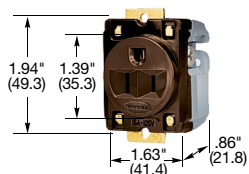

15 and 20 Ampere, 125 and 250 Volts

HBL8600I

HBL5262

HBL5362IWR

HBL5261

HBL5284

Dimensions in Inches (mm)

HBL® Extra Heavy Duty Max Hospital Grade Receptacles

15A 250V
NEMA 6-15R
UL CSA
1.5 HP

20A 250V
NEMA 6-20R
UL CSA
2 HP

Duplex	Color	Catalog Number	
Flush, thermoplastic polyester face, back and side wired.	Brown	HBL8600	HBL8400
	Ivory	HBL8600I	HBL8400I

Note: See page A-48 for accessories.
See section N for wallplates.

15A 125V
NEMA 5-15R
UL CSA
0.5 HP

20A 125V
NEMA 5-20R
UL CSA
1 HP

HBL® Extra Heavy Duty Max Specification Grade Receptacles

Duplex	Color	Catalog Number		
Flush, nylon face, back and side wired.	Black	HBL5262BK	HBL5362BK	
	Blue	—	HBL5362BL	
	Brown	HBL5262	HBL5362	
	Gray	HBL5262GY	HBL5362GY	
	Ivory	HBL5262I	HBL5362I	
	Red	HBL5262R	HBL5362R	
	White	HBL5262W	HBL5362W	
	Isolated ground ^A .	Gray	IG5262GY	IG5362GY
		Ivory	IG5262I	IG5362I
		Orange	IG5262	IG5362
Non-isolated ground, bulk pack of 100.	Red	IG5262R	IG5362R	
	White	—	IG5362W	
	Orange	—	HBL5362M4	
	Weather Resistant, flush, nylon face, back and side wired.	Black	HBL5262BKWR	HBL5362BKWR
		Brown	HBL5262WR	HBL5362WR
Gray		HBL5262GYWR	HBL5362GYWR	
Ivory		HBL5262IWR	HBL5362IWR	
Red		HBL5262RWR	HBL5362RWR	
Corrosion resistant.	White	HBL5262WWR	HBL5362WWR	
	Ivory	HBL52CM62I	—	
Weather Resistant, Isolated ground ^A .	Yellow	HBL52CM62	HBL53CM62	
	Gray	IG5262GYWR	IG5362GYWR	
	Ivory	IG5262IWR	IG5362IWR	
	Orange	IG5262WR	IG5362WR	
	Red	IG5262RWR	IG5362RWR	
On 4 in. (101.6) round cover.	White	—	IG5362WWR	
	Brown	HBL5282	—	