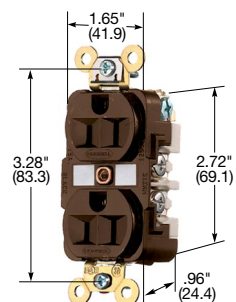

15 and 20 Ampere, 125 and 250 Volts

HBL5262

Dimensions in Inches (mm)

HBL® Extra Heavy Duty Max Hospital Grade Receptacles

15A 250V
NEMA 6-15R
UL CSA
1.5 HP

20A 250V
NEMA 6-20R
UL CSA
2 HP

Duplex	Color	Catalog Number	
Flush, thermoplastic polyester face, back and side wired.	Brown	HBL8600	HBL8400
	Ivory	HBL8600I	HBL8400I

Note: See page A-48 for accessories.
See section N for wallplates.

15A 125V
NEMA 5-15R
UL CSA
0.5 HP

20A 125V
NEMA 5-20R
UL CSA
1 HP

HBL® Extra Heavy Duty Max Specification Grade Receptacles

Duplex	Color	Catalog Number		
Flush, nylon face, back and side wired.	Black	HBL5262BK	HBL5362BK	
	Blue	—	HBL5362BL	
	Brown	HBL5262	HBL5362	
	Gray	HBL5262GY	HBL5362GY	
	Ivory	HBL5262I	HBL5362I	
	Red	HBL5262R	HBL5362R	
	White	HBL5262W	HBL5362W	
	Isolated ground^A.	Gray	IG5262GY	IG5362GY
		Ivory	IG5262I	IG5362I
		Orange	IG5262	IG5362
Non-isolated ground, bulk pack of 100.	Red	IG5262R	IG5362R	
	White	—	IG5362W	
	Orange	—	HBL5362M4	
	Weather Resistant, flush, nylon face, back and side wired.	Black	HBL5262BKWR	HBL5362BKWR
		Brown	HBL5262WR	HBL5362WR
Gray		HBL5262GYWR	HBL5362GYWR	
Ivory		HBL5262IWR	HBL5362IWR	
Red		HBL5262RWR	HBL5362RWR	
Corrosion resistant.	White	HBL5262WWR	HBL5362WWR	
	Ivory	HBL52CM62I	—	
Weather Resistant, Isolated ground^A.	Yellow	HBL52CM62	HBL53CM62	
	Gray	IG5262GYWR	IG5362GYWR	
	Ivory	IG5262IWR	IG5362IWR	
	Orange	IG5262WR	IG5362WR	
	Red	IG5262RWR	IG5362RWR	
On 4 in. (101.6) round cover.	White	—	IG5362WWR	
	Brown	HBL5282	—	

Single