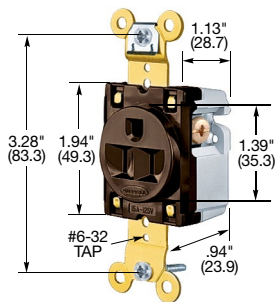

15 and 20 Ampere, 125 and 250 Volts

HBL8600I

HBL5262

HBL5362IWR

HBL5261

HBL5284

Dimensions in Inches (mm)

HBL® Extra Heavy Duty Max Hospital Grade Receptacles

15A 250V
NEMA 6-15R
UL CSA
1.5 HP

20A 250V
NEMA 6-20R
UL CSA
2 HP

Duplex	Color	Catalog Number	
Flush, thermoplastic polyester face, back and side wired.	Brown	HBL8600	HBL8400
	Ivory	HBL8600I	HBL8400I

Note: See page A-48 for accessories.
See section N for wallplates.

15A 125V
NEMA 5-15R
UL CSA
0.5 HP

20A 125V
NEMA 5-20R
UL CSA
1 HP

HBL® Extra Heavy Duty Max Specification Grade Receptacles

Duplex	Color	Catalog Number		
Flush, nylon face, back and side wired.	Black	HBL5262BK	HBL5362BK	
	Blue	—	HBL5362BL	
	Brown	HBL5262	HBL5362	
	Gray	HBL5262GY	HBL5362GY	
	Ivory	HBL5262I	HBL5362I	
	Red	HBL5262R	HBL5362R	
	White	HBL5262W	HBL5362W	
	Isolated ground ^A .	Gray	IG5262GY	IG5362GY
		Ivory	IG5262I	IG5362I
		Orange	IG5262	IG5362
Non-isolated ground, bulk pack of 100.	Red	IG5262R	IG5362R	
	White	—	IG5362W	
	Orange	—	HBL5362M4	
	Weather Resistant, flush, nylon face, back and side wired.	Black	HBL5262BKWR	HBL5362BKWR
		Brown	HBL5262WR	HBL5362WR
Gray		HBL5262GYWR	HBL5362GYWR	
Ivory		HBL5262IWR	HBL5362IWR	
Red		HBL5262RWR	HBL5362RWR	
Corrosion resistant.	White	HBL5262WWR	HBL5362WWR	
	Ivory	HBL52CM62I	—	
Weather Resistant, Isolated ground ^A .	Yellow	HBL52CM62	HBL53CM62	
	Gray	IG5262GYWR	IG5362GYWR	
	Ivory	IG5262IWR	IG5362IWR	
	Orange	IG5262WR	IG5362WR	
	Red	IG5262RWR	IG5362RWR	
On 4 in. (101.6) round cover.	White	—	IG5362WWR	
	Brown	HBL5282	—	