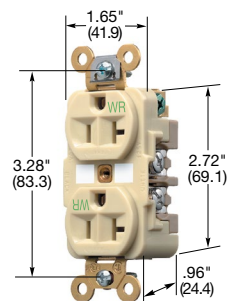

15 and 20 Ampere, 125 and 250 Volts

HBL8600I

HBL5262

HBL5362IWR

HBL5261

HBL5284

Dimensions in Inches (mm)

HBL® Extra Heavy Duty Max Hospital Grade Receptacles

15A 250V
NEMA 6-15R
UL CSA
1.5 HP

20A 250V
NEMA 6-20R
UL CSA
2 HP

Duplex	Color	Catalog Number	
Flush, thermoplastic polyester face, back and side wired.	Brown	HBL8600	HBL8400
	Ivory	HBL8600I	HBL8400I

Note: See page A-48 for accessories.
See section N for wallplates.

15A 125V
NEMA 5-15R
UL CSA
0.5 HP

20A 125V
NEMA 5-20R
UL CSA
1 HP

HBL® Extra Heavy Duty Max Specification Grade Receptacles

Duplex	Color	Catalog Number		
Flush, nylon face, back and side wired.	Black	HBL5262BK	HBL5362BK	
	Blue	—	HBL5362BL	
	Brown	HBL5262	HBL5362	
	Gray	HBL5262GY	HBL5362GY	
	Ivory	HBL5262I	HBL5362I	
	Red	HBL5262R	HBL5362R	
	White	HBL5262W	HBL5362W	
	Isolated ground ^A .	Gray	IG5262GY	IG5362GY
		Ivory	IG5262I	IG5362I
		Orange	IG5262	IG5362
Non-isolated ground, bulk pack of 100.	Red	IG5262R	IG5362R	
	White	—	IG5362W	
	Orange	—	HBL5362M4	
	Weather Resistant, flush, nylon face, back and side wired.	Black	HBL5262BKWR	HBL5362BKWR
		Brown	HBL5262WR	HBL5362WR
Gray		HBL5262GYWR	HBL5362GYWR	
Ivory		HBL5262IWR	HBL5362IWR	
Red		HBL5262RWR	HBL5362RWR	
Corrosion resistant.	White	HBL5262WWR	HBL5362WWR	
	Ivory	HBL52CM62I	—	
Weather Resistant, Isolated ground ^A .	Yellow	HBL52CM62	HBL53CM62	
	Gray	IG5262GYWR	IG5362GYWR	
	Ivory	IG5262IWR	IG5362IWR	
	Orange	IG5262WR	IG5362WR	
	Red	IG5262RWR	IG5362RWR	
On 4 in. (101.6) round cover.	White	—	IG5362WWR	
	Brown	HBL5282	—	