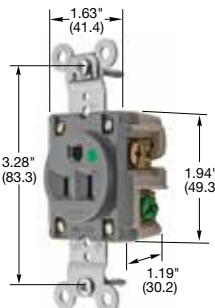

15 and 20 Ampere, 125 Volts

HBL8200GY

HBL8300SGA

HBL8200ILW

HBL2172

HBL8210GY

Dimensions in Inches (mm)

IP20
SUITABILITY

15A 125V
NEMA 5-15R
UL CSA
0.5 HP

20A 125V
NEMA 5-20R
UL CSA
1 HP

HBL® Extra Heavy Duty Hospital Grade ● Receptacles

Duplex

Flush, thermoplastic polyester face, back and side wired.

Color	Catalog Number	
Black	HBL8200BK	-
Blue	-	HBL8300BL
Brown	HBL8200	HBL8300
Gray	HBL8200GY	HBL8300GY
Ivory	HBL8200I	HBL8300I
Light Almond	HBL8200LA	HBL8300LA
Red	HBL8200RED	HBL8300RED
White	HBL8200W	HBL8300W

Flush, LED illuminated face, back and side wired.

Gray	HBL8200ILGY	HBL8300ILGY
Ivory	HBL8200ILI	HBL8300ILI
Red	HBL8200ILR	HBL8300ILR
White	HBL8200ILW	HBL8300ILW

Tamper-Resistant receptacle with wire leads. Complies with requirements of NEC® article 517-18(c).