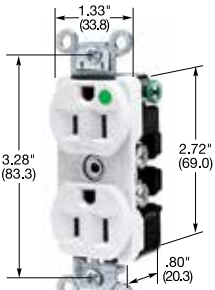

15 and 20 Ampere, 125 Volts

HBL8200GY

HBL8300SGA

HBL8200ILW

HBL2172

HBL8210GY

Dimensions in Inches (mm)

IP20
SUITABILITY

15A 125V
NEMA 5-15R
UL CSA
0.5 HP

20A 125V
NEMA 5-20R
UL CSA
1 HP

HBL® Extra Heavy Duty Hospital Grade ● Receptacles

Duplex

Flush, thermoplastic polyester face, back and side wired.

Color	Catalog Number	
Black	HBL8200BK	-
Blue	-	HBL8300BL
Brown	HBL8200	HBL8300
Gray	HBL8200GY	HBL8300GY
Ivory	HBL8200I	HBL8300I
Light Almond	HBL8200LA	HBL8300LA
Red	HBL8200RED	HBL8300RED
White	HBL8200W	HBL8300W

Flush, LED illuminated face, back and side wired.

Gray	HBL8200ILGY	HBL8300ILGY
Ivory	HBL8200ILI	HBL8300ILI
Red	HBL8200ILR	HBL8300ILR
White	HBL8200ILW	HBL8300ILW

Tamper-Resistant receptacle with wire leads. Complies with requirements of NEC® article 517-18(c).