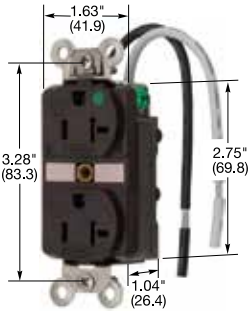

15 and 20 Ampere, 125 Volts

HBL8200GY

HBL8300SGA

HBL8200ILW

HBL2172

HBL8210GY

Dimensions in Inches (mm)

IP20
SUITABILITY

15A 125V
NEMA 5-15R
UL CSA
0.5 HP

20A 125V
NEMA 5-20R
UL CSA
1 HP

HBL® Extra Heavy Duty Hospital Grade ● Receptacles

Duplex

Flush, thermoplastic polyester face, back and side wired.

Color	Catalog Number	
Black	HBL8200BK	-
Blue	-	HBL8300BL
Brown	HBL8200	HBL8300
Gray	HBL8200GY	HBL8300GY
Ivory	HBL8200I	HBL8300I
Light Almond	HBL8200LA	HBL8300LA
Red	HBL8200RED	HBL8300RED
White	HBL8200W	HBL8300W

Flush, LED illuminated face, back and side wired.

Gray	HBL8200ILGY	HBL8300ILGY
Ivory	HBL8200ILI	HBL8300ILI
Red	HBL8200ILR	HBL8300ILR
White	HBL8200ILW	HBL8300ILW

Tamper-Resistant receptacle with wire leads. Complies with requirements of NEC® article 517-18(c).