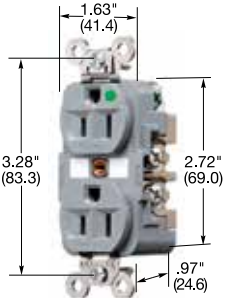

15 and 20 Ampere, 125 Volts

HBL8200GY

HBL8300SGA

HBL8200ILW

HBL2172

HBL8210GY

Dimensions in Inches (mm)

IP20
SUITABILITY

15A 125V
NEMA 5-15R
UL CSA
0.5 HP

20A 125V
NEMA 5-20R
UL CSA
1 HP

HBL® Extra Heavy Duty Hospital Grade ● Receptacles

Duplex

Flush, thermoplastic polyester face, back and side wired.

Color	Catalog Number	
Black	HBL8200BK	-
Blue	-	HBL8300BL
Brown	HBL8200	HBL8300
Gray	HBL8200GY	HBL8300GY
Ivory	HBL8200I	HBL8300I
Light Almond	HBL8200LA	HBL8300LA
Red	HBL8200RED	HBL8300RED
White	HBL8200W	HBL8300W

Flush, LED illuminated face, back and side wired.

Gray	HBL8200ILGY	HBL8300ILGY
Ivory	HBL8200ILI	HBL8300ILI
Red	HBL8200ILR	HBL8300ILR
White	HBL8200ILW	HBL8300ILW

Tamper-Resistant receptacle with wire leads. Complies with requirements of NEC® article 517-18(c).