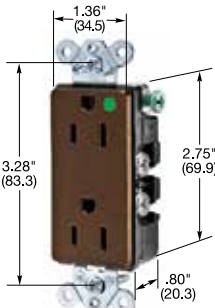

15 and 20 Ampere, 125 Volts

HBL8200GY

HBL8300SGA

HBL8200ILW

HBL2172

HBL8210GY

Dimensions in Inches (mm)

IP20
SUITABILITY

15A 125V
NEMA 5-15R
UL CSA
0.5 HP

20A 125V
NEMA 5-20R
UL CSA
1 HP

HBL® Extra Heavy Duty Hospital Grade ● Receptacles

Duplex

Flush, thermoplastic polyester face, back and side wired.

Color	Catalog Number	
Black	HBL8200BK	-
Blue	-	HBL8300BL
Brown	HBL8200	HBL8300
Gray	HBL8200GY	HBL8300GY
Ivory	HBL8200I	HBL8300I
Light Almond	HBL8200LA	HBL8300LA
Red	HBL8200RED	HBL8300RED
White	HBL8200W	HBL8300W

Flush, LED illuminated face, back and side wired.

Gray	HBL8200ILGY	HBL8300ILGY
Ivory	HBL8200ILI	HBL8300ILI
Red	HBL8200ILR	HBL8300ILR
White	HBL8200ILW	HBL8300ILW

Tamper-Resistant receptacle with wire leads. Complies with requirements of NEC® article 517-18(c).