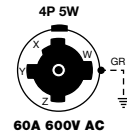

### Plugs

Description	Cord Dia.	Catalog Number	
Black phenolic interior with yellow thermoplastic sleeve over steel housing.	.920"-1.450" (23.36-36.83)	<b>HBL26419</b>	-
Black phenolic interior with blue thermoplastic sleeve and steel housing.	1.00"-1.50" (25.40-38.10)	-	<b>HBL26519</b>