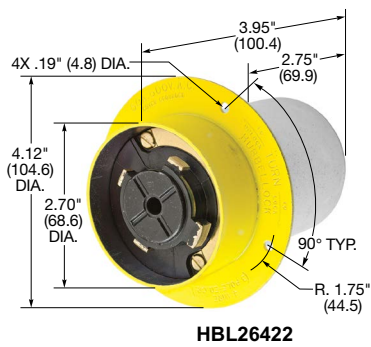

## 60 Amp, 600 Volts AC

**HBL26419**

**HBL26519**

**HBL26422**

**HBL26522**

**IP30**  
SUITABILITY

### Plugs

Description	Cord Dia.	Catalog Number	
Black phenolic interior with yellow thermoplastic sleeve over steel housing.	.920"-1.450" (23.36-36.83)	<b>HBL26419</b>	-
Black phenolic interior with blue thermoplastic sleeve and steel housing.	1.00"-1.50" (25.40-38.10)	-	<b>HBL26519</b>

### Flanged Inlets

Description	Catalog Number	
Black phenolic interior with steel housing and flange.	<b>HBL26422</b>	-
Black phenolic interior with steel housing and flange with blue finish.	-	<b>HBL26522</b>

Dimensions in Inches (mm)