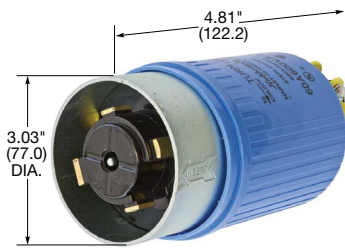

## 60 Amp, 600 Volts AC

**HBL26419**

**HBL26519**

**HBL26422**

**HBL26522**

**IP30**  
SUITABILITY

### Plugs

Description	Cord Dia.	Catalog Number	
Black phenolic interior with yellow thermoplastic sleeve over steel housing.	.920"-1.450" (23.36-36.83)	<b>HBL26419</b>	-
Black phenolic interior with blue thermoplastic sleeve and steel housing.	1.00"-1.50" (25.40-38.10)	-	<b>HBL26519</b>

### Flanged Inlets

Description	Catalog Number	
Black phenolic interior with steel housing and flange.	<b>HBL26422</b>	-
Black phenolic interior with steel housing and flange with blue finish.	-	<b>HBL26522</b>