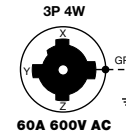

### Plugs

Description	Cord Dia.	Catalog Number	
Black phenolic interior with yellow thermoplastic sleeve over steel housing.	.920"-1.450" (23.36-36.83)	<b>HBL26419</b>	-
Black phenolic interior with blue thermoplastic sleeve and steel housing.	1.00"-1.50" (25.40-38.10)	-	<b>HBL26519</b>