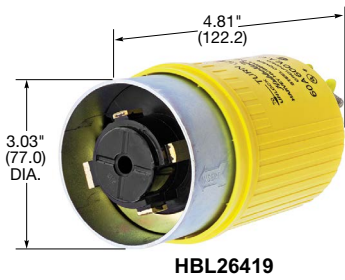

## 60 Amp, 600 Volts AC

**HBL26419**

**HBL26519**

**HBL26422**

**HBL26522**

**IP30**  
SUITABILITY

### Plugs

Description	Cord Dia.	Catalog Number	
Black phenolic interior with yellow thermoplastic sleeve over steel housing.	.920"-1.450" (23.36-36.83)	<b>HBL26419</b>	-
Black phenolic interior with blue thermoplastic sleeve and steel housing.	1.00"-1.50" (25.40-38.10)	-	<b>HBL26519</b>

**IP30**  
SUITABILITY

### Flanged Inlets

Description	Catalog Number	
Black phenolic interior with steel housing and flange.	<b>HBL26422</b>	-
Black phenolic interior with steel housing and flange with blue finish.	-	<b>HBL26522</b>