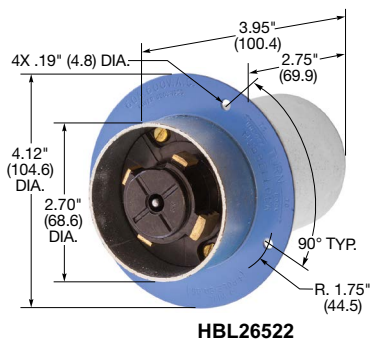

## 60 Amp, 600 Volts AC

**HBL26419**

**HBL26519**

**HBL26422**

**HBL26522**

**IP30**  
SUITABILITY

### Plugs

Description	Cord Dia.	Catalog Number	
Black phenolic interior with yellow thermoplastic sleeve over steel housing.	.920"-1.450" (23.36-36.83)	<b>HBL26419</b>	-
Black phenolic interior with blue thermoplastic sleeve and steel housing.	1.00"-1.50" (25.40-38.10)	-	<b>HBL26519</b>

### Flanged Inlets

Description	Catalog Number	
Black phenolic interior with steel housing and flange.	<b>HBL26422</b>	-
Black phenolic interior with steel housing and flange with blue finish.	-	<b>HBL26522</b>

Dimensions in Inches (mm)