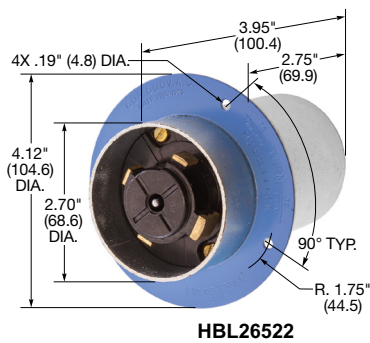

60 Amp, 600 Volts AC

HBL26419

HBL26519

HBL26422

HBL26522

IP30
SUITABILITY

Plugs

Description	Cord Dia.	Catalog Number	
Black phenolic interior with yellow thermoplastic sleeve over steel housing.	.920"-1.450" (23.36-36.83)	HBL26419	-
Black phenolic interior with blue thermoplastic sleeve and steel housing.	1.00"-1.50" (25.40-38.10)	-	HBL26519

IP30
SUITABILITY

Flanged Inlets

Description	Catalog Number	
Black phenolic interior with steel housing and flange.	HBL26422	-
Black phenolic interior with steel housing and flange with blue finish.	-	HBL26522

Dimensions in Inches (mm)