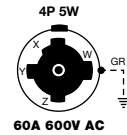

60 Amp, 600 Volts AC

HBL26419

HBL26519

HBL26422

HBL26522

IP30
SUITABILITY

Plugs

Description	Cord Dia.	Catalog Number	
Black phenolic interior with yellow thermoplastic sleeve over steel housing.	.920"-1.450" (23.36-36.83)	HBL26419	-
Black phenolic interior with blue thermoplastic sleeve and steel housing.	1.00"-1.50" (25.40-38.10)	-	HBL26519