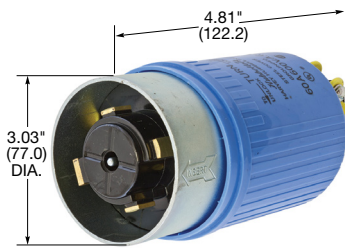

60 Amp, 600 Volts AC

HBL26419

HBL26519

HBL26422

HBL26522

IP30
SUITABILITY

Plugs

Description	Cord Dia.	Catalog Number	
Black phenolic interior with yellow thermoplastic sleeve over steel housing.	.920"-1.450" (23.36-36.83)	HBL26419	-
Black phenolic interior with blue thermoplastic sleeve and steel housing.	1.00"-1.50" (25.40-38.10)	-	HBL26519

IP30
SUITABILITY

Flanged Inlets

Description	Catalog Number	
Black phenolic interior with steel housing and flange.	HBL26422	-
Black phenolic interior with steel housing and flange with blue finish.	-	HBL26522

Dimensions in Inches (mm)