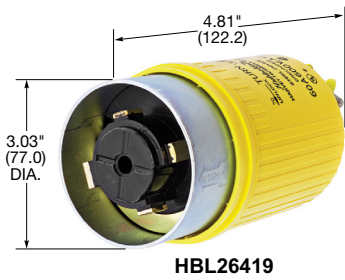

60 Amp, 600 Volts AC

HBL26419

HBL26519

HBL26422

HBL26522

IP30
SUITABILITY

Plugs

Description	Cord Dia.	Catalog Number	
Black phenolic interior with yellow thermoplastic sleeve over steel housing.	.920"-1.450" (23.36-36.83)	HBL26419	-
Black phenolic interior with blue thermoplastic sleeve and steel housing.	1.00"-1.50" (25.40-38.10)	-	HBL26519

IP30
SUITABILITY

Flanged Inlets

Description	Catalog Number	
Black phenolic interior with steel housing and flange.	HBL26422	-
Black phenolic interior with steel housing and flange with blue finish.	-	HBL26522

Dimensions in Inches (mm)