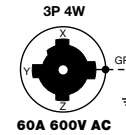

60 Amp, 600 Volts AC

HBL26419

HBL26519

HBL26422

HBL26522

IP30
SUITABILITY

Plugs

Description	Cord Dia.	Catalog Number	
Black phenolic interior with yellow thermoplastic sleeve over steel housing.	.920"-1.450" (23.36-36.83)	HBL26419	-
Black phenolic interior with blue thermoplastic sleeve and steel housing.	1.00"-1.50" (25.40-38.10)	-	HBL26519

Dimensions in Inches (mm)