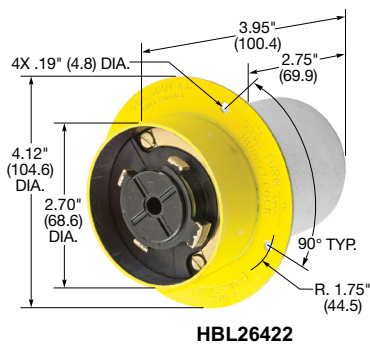

60 Amp, 600 Volts AC

HBL26419

HBL26519

HBL26422

HBL26522

IP30
SUITABILITY

Plugs

Description	Cord Dia.	Catalog Number	
Black phenolic interior with yellow thermoplastic sleeve over steel housing.	.920"-1.450" (23.36-36.83)	HBL26419	-
Black phenolic interior with blue thermoplastic sleeve and steel housing.	1.00"-1.50" (25.40-38.10)	-	HBL26519

IP30
SUITABILITY

Flanged Inlets

Description	Catalog Number	
Black phenolic interior with steel housing and flange.	HBL26422	-
Black phenolic interior with steel housing and flange with blue finish.	-	HBL26522

Dimensions in Inches (mm)