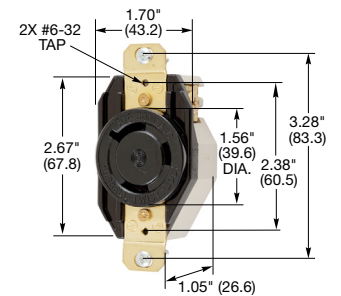

Note: See page B-52 for accessories.

HBL2651

Flanged Inlets

Description	Catalog Number
Nylon casing, back wired.	HBL2605 HBL2645 HBL2655

Note: See page B-52 for accessories.

HBL2655

Connector Bodies

IP20
SUITABILITY

30A 240V AC
NEMA L25-30R

30A 480V AC
NEMA L8-30R
5 HP

30A 600V AC
NEMA L9-30R

Description	Cord Dia.	Catalog Number
Black and white nylon.	.325"-.930" (8.25-24)	HBL2603 HBL2643 HBL2653

Note: See page B-52 for accessories.

HBL2653

Single Flush Receptacles

Description	Catalog Number
Black nylon face, back and side wired.	HBL2600 HBL2640 HBL2650

Note: See page B-52 for accessories.

Flanged Receptacles

Description	Catalog Number
Nylon casing, back wired.	- HBL2646 HBL2656

Note: See page B-52 for accessories.

See page B-69 for technical information on Twist-Lock devices.

HBL2650

HBL2656

Dimensions in Inches (mm)