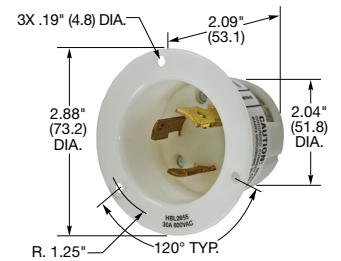

Note: See page B-52 for accessories.

HBL2651

Flanged Inlets

Description	Catalog Number
Nylon casing, back wired.	HBL2605 HBL2645 HBL2655

Note: See page B-52 for accessories.

HBL2655

Connector Bodies

IP20
SUITABILITY

30A 240V AC
NEMA L25-30R

30A 480V AC
NEMA L8-30R
5 HP

30A 600V AC
NEMA L9-30R

Description	Cord Dia.	Catalog Number
Black and white nylon.	.325"-.930" (8.25-24)	HBL2603 HBL2643 HBL2653

Note: See page B-52 for accessories.

HBL2653

Single Flush Receptacles

Description	Catalog Number
Black nylon face, back and side wired.	HBL2600 HBL2640 HBL2650

Note: See page B-52 for accessories.

Flanged Receptacles

Description	Catalog Number
Nylon casing, back wired.	- HBL2646 HBL2656

Note: See page B-52 for accessories.

See page B-69 for technical information on Twist-Lock devices.

HBL2650

HBL2656

Dimensions in Inches (mm)