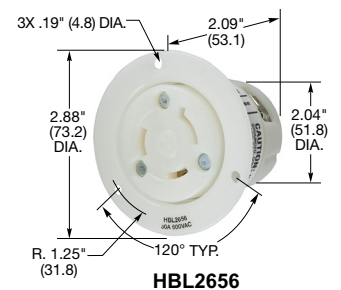

30A 240V AC
NEMA L25-30R

30A 480V AC
NEMA L8-30R
5 HP

30A 600V AC
NEMA L9-30R

Description	Cord Dia.	Catalog Number
Black and white nylon.	.325"-.930" (8.25-24)	HBL2603 HBL2643 HBL2653

Note: See page B-52 for accessories.

HBL2653

Single Flush Receptacles

Description	Catalog Number
Black nylon face, back and side wired.	HBL2600 HBL2640 HBL2650

Note: See page B-52 for accessories.

Flanged Receptacles

Description	Catalog Number
Nylon casing, back wired.	- HBL2646 HBL2656

Note: See page B-52 for accessories.

See page B-69 for technical information on Twist-Lock devices.

HBL2650

HBL2656

Dimensions in Inches (mm)