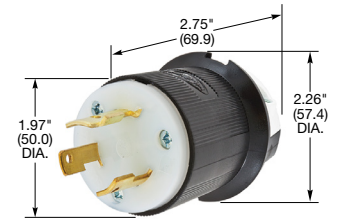

30 Amp, 480 and 600 Volts AC 2 Pole, 3 Wire, Grounding

IP20
SUITABILITY

30A 240V AC
NEMA L25-30P

30A 480V AC
NEMA L8-30P
5 HP

30A 600V AC
NEMA L9-30P

Plugs

Description	Cord Dia.	Catalog Number
Black and white nylon.	.325"-.930" (8.25-24)	HBL2601 HBL2641 HBL2651

Note: See page B-52 for accessories.

HBL2651

Flanged Inlets

Description	Catalog Number
Nylon casing, back wired.	HBL2605 HBL2645 HBL2655

Note: See page B-52 for accessories.

HBL2655

Connector Bodies

IP20
SUITABILITY

30A 240V AC
NEMA L25-30R

30A 480V AC
NEMA L8-30R
5 HP

30A 600V AC
NEMA L9-30R

Description	Cord Dia.	Catalog Number
Black and white nylon.	.325"-.930" (8.25-24)	HBL2603 HBL2643 HBL2653

Note: See page B-52 for accessories.

HBL2653

Single Flush Receptacles

Description	Catalog Number
Black nylon face, back and side wired.	HBL2600 HBL2640 HBL2650

Note: See page B-52 for accessories.

Flanged Receptacles

Description	Catalog Number
Nylon casing, back wired.	- HBL2646 HBL2656